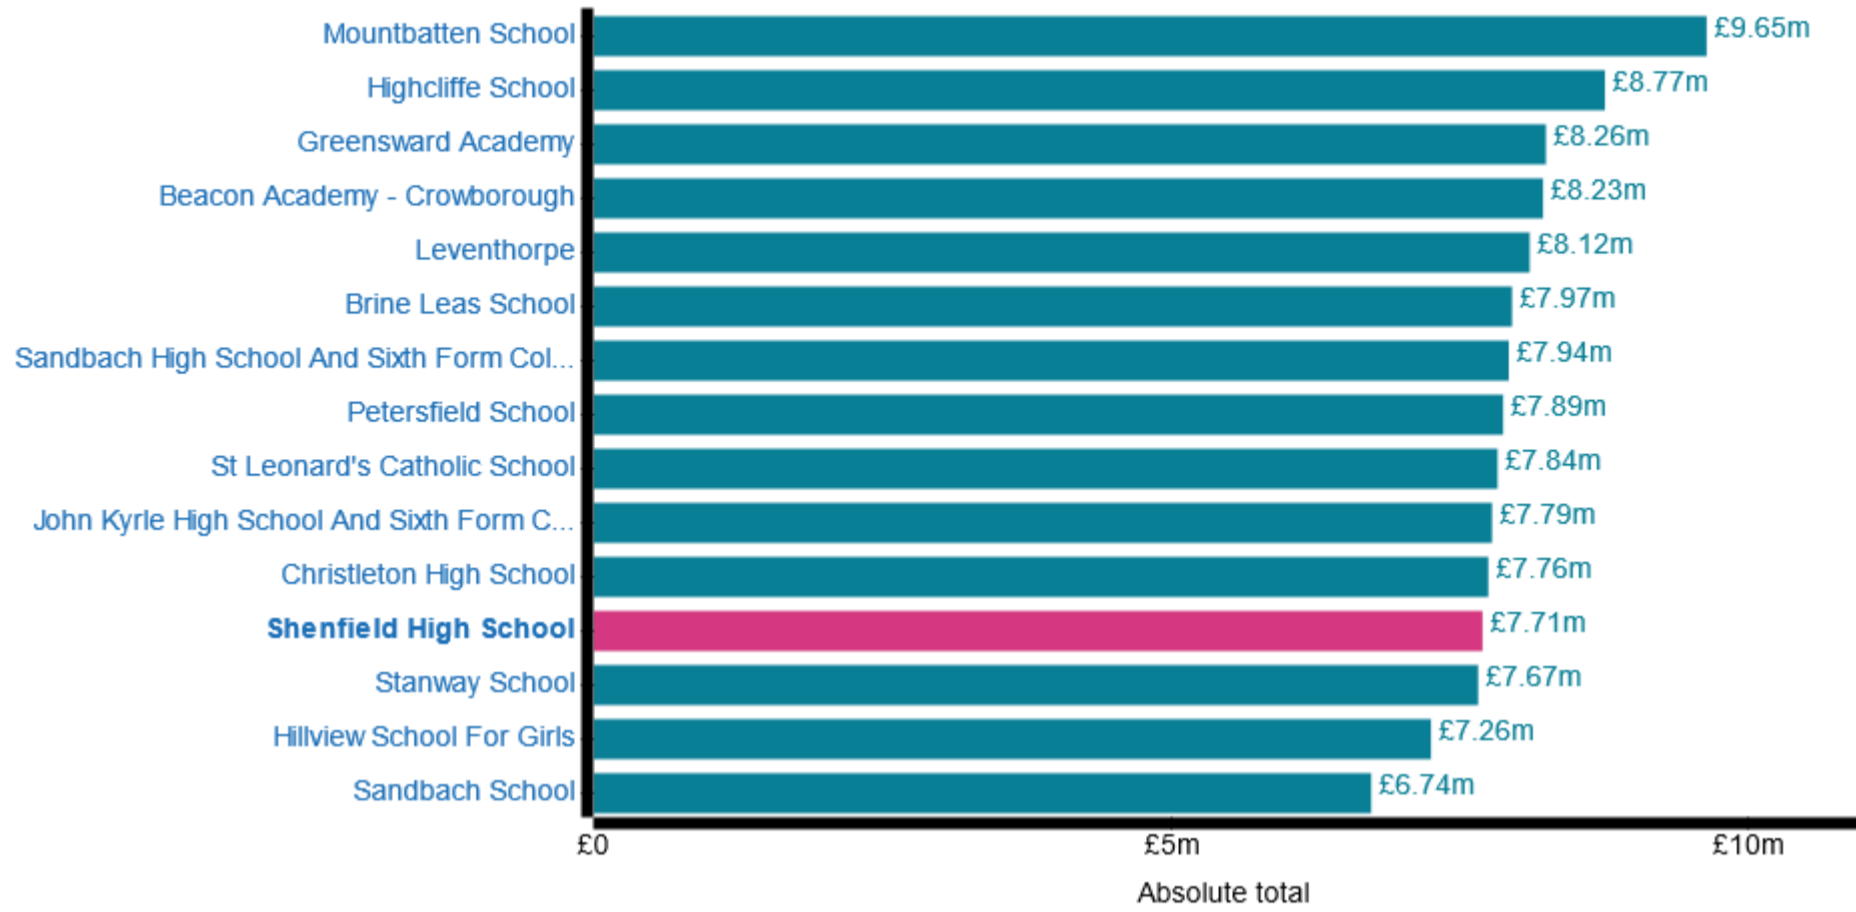

Schools Financial Benchmarking

Benchmarking charts

Comparing Shenfield High School to schools matching your chosen characteristics. [Back to school characteristics](#)

Trust finance: Include share of trust finance

Total expenditure (Absolute total)

Staff total (Absolute total)

Staff total (Percentage of total expenditure)

Premises total (Absolute total)

Occupation total (Absolute total)

Supplies and services total (Absolute total)