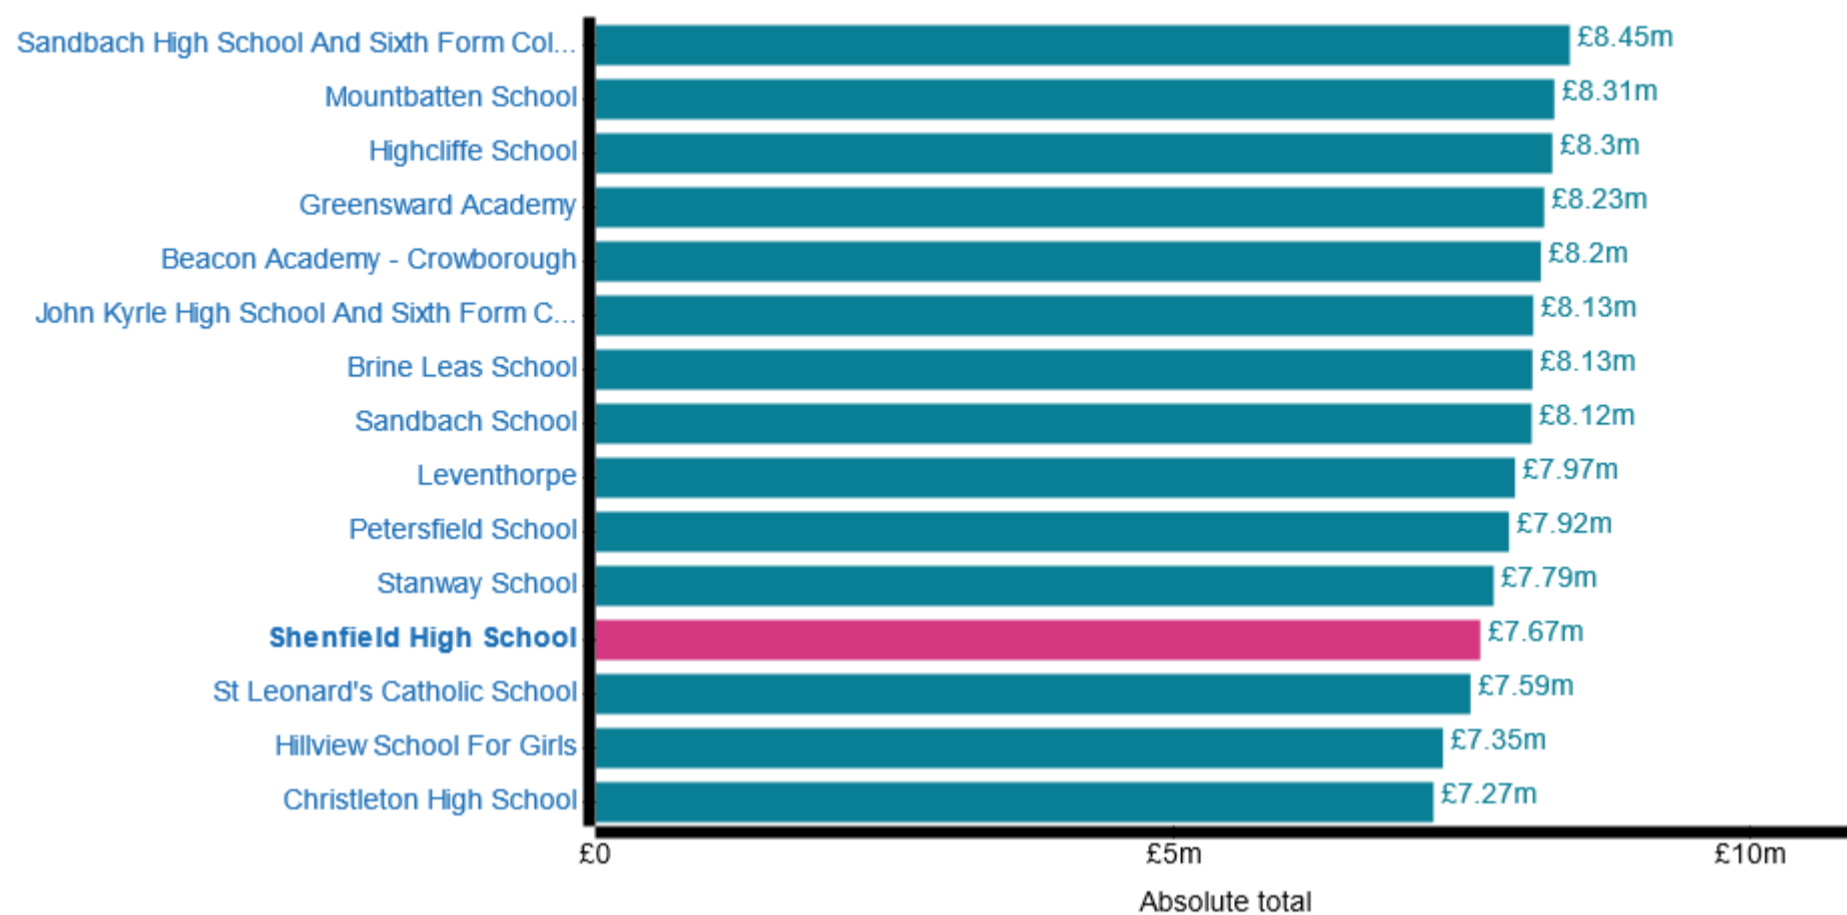

Total expenditure (Absolute total)

Staff total (Absolute total)

Staff total (Percentage of total expenditure)

Premises total (Absolute total)

Occupation total (Absolute total)

Supplies and services total (Absolute total)

Total income (Absolute total)

Grant funding total (Absolute total)

This benchmark was created using the following criteria.

Characteristic	Default school value	Comparison criteria
Finance type	Academy	Academies
Number of pupils	1440	1356 - 1528
School phase	Secondary	Secondary
Urban / rural location	Urban and city	Urban and city
Percentage of pupils eligible for free school meals	8.5%	6.5% - 10.5%
Pupils with special educational needs who have statements or education and health care plans	2.2%	0.2% - 4.2%
Pupils with English as an additional language	3%	1% - 5%
Within your local authority	-	No