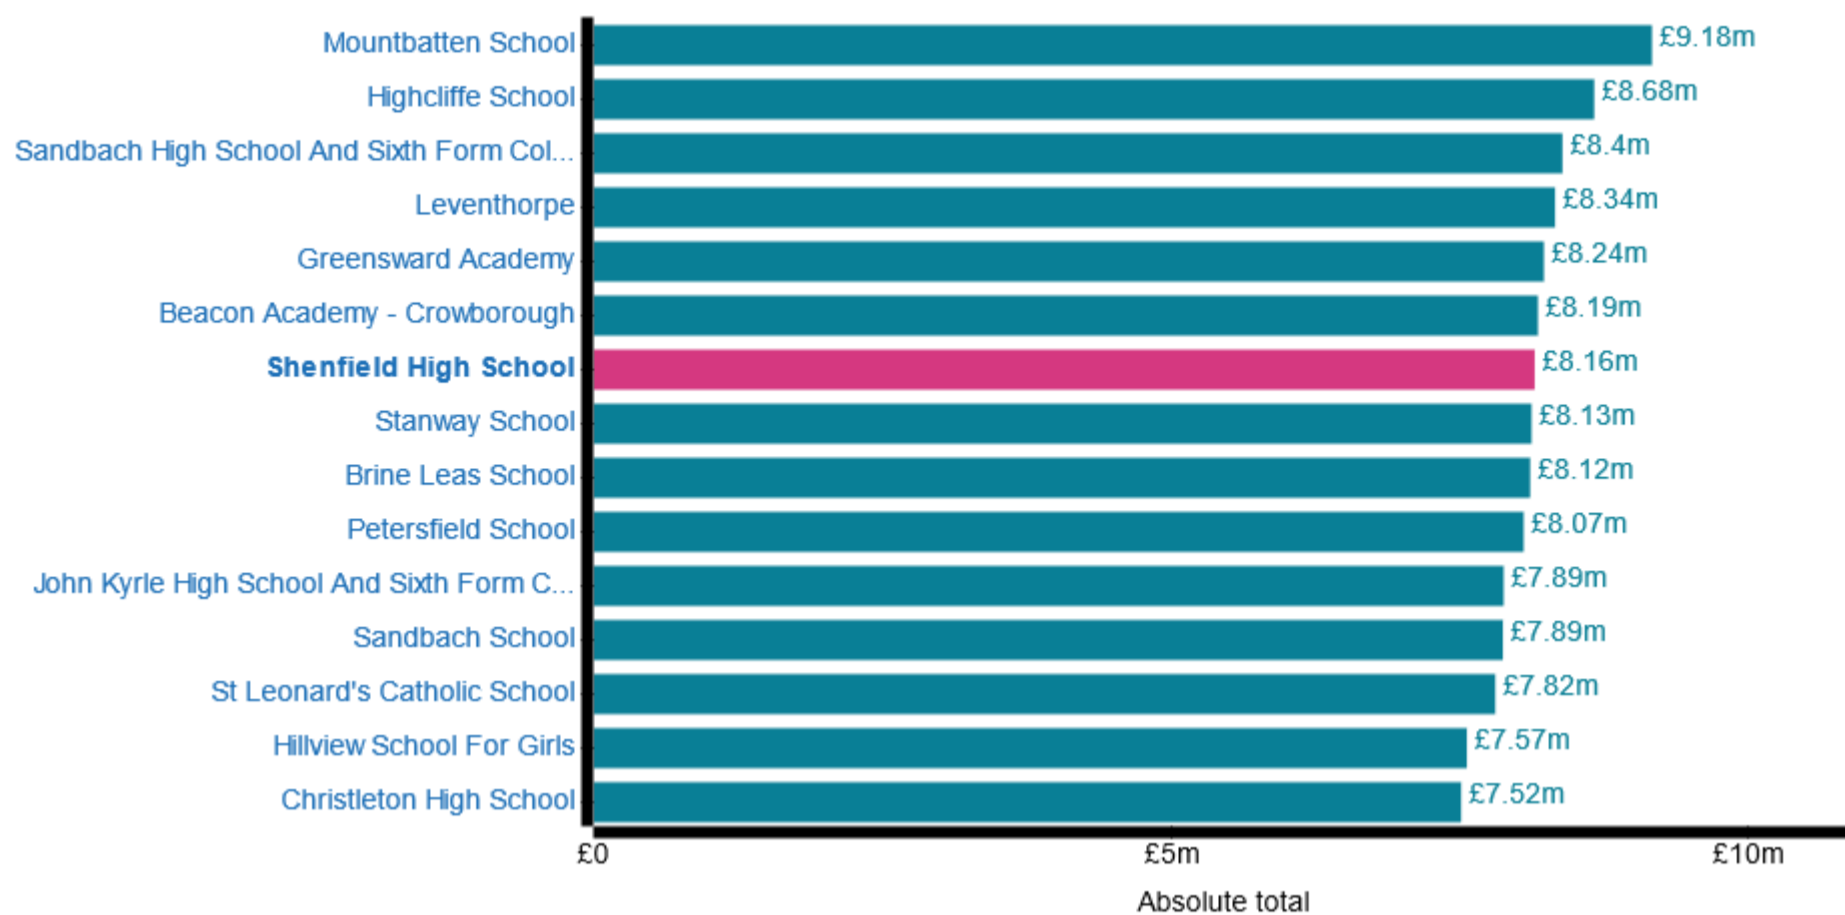

Total expenditure (Absolute total)

Staff total (Absolute total)

Staff total (Percentage of total expenditure)

Premises total (Absolute total)

Occupation total (Absolute total)

Supplies and services total (Absolute total)

Total income (Absolute total)

Grant funding total (Absolute total)

This benchmark was created using the following criteria.

Characteristic	Default school value	Comparison criteria
Finance type	Academy	Academies
Number of pupils	1440	1356 - 1528
School phase	Secondary	Secondary
Urban / rural location	Urban and city	Urban and city
Percentage of pupils eligible for free school meals	8.5%	6.5% - 10.5%
Pupils with special educational needs who have statements or education and health care plans	2.2%	0.2% - 4.2%
Pupils with English as an additional language	3%	1% - 5%
Within your local authority	-	No