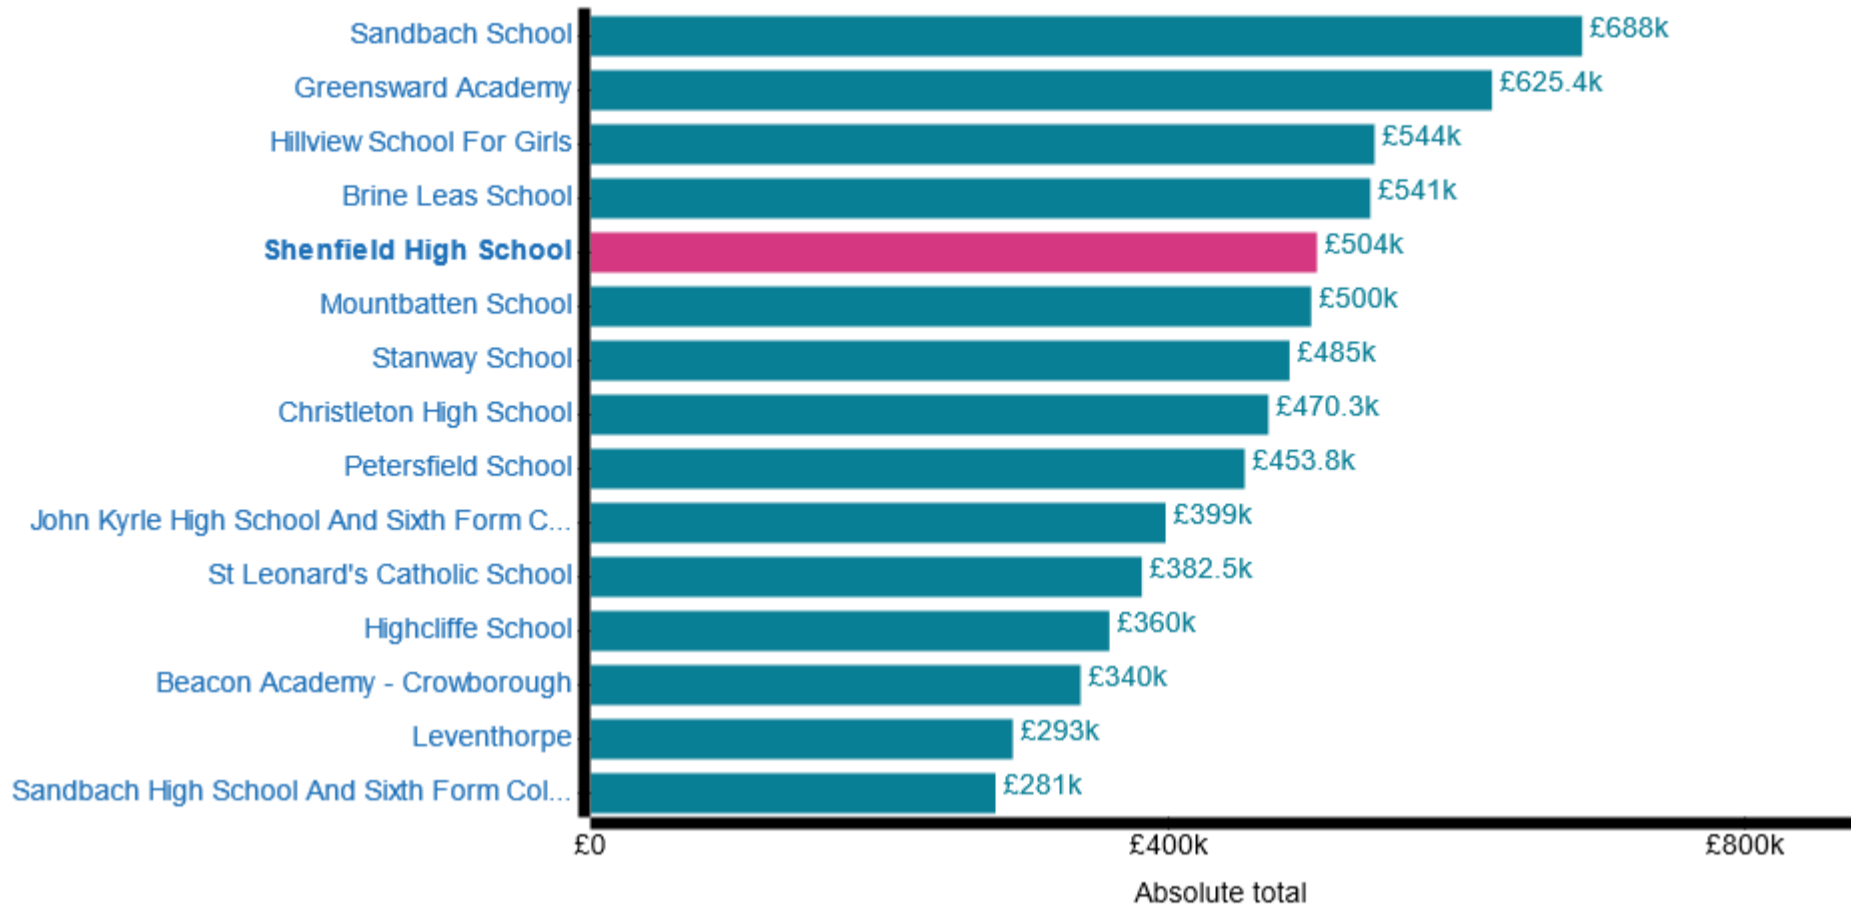

Total expenditure (Absolute total)

Staff total (Absolute total)

Staff total (Percentage of total expenditure)

Premises total (Absolute total)

Occupation total (Absolute total)

Supplies and services total (Absolute total)

Total income (Absolute total)

Grant funding total (Absolute total)

This benchmark was created using the following criteria.

Characteristic	Default school value	Comparison criteria
Finance type	Academy	Academies
Number of pupils	1440	1356 - 1528
School phase	Secondary	Secondary
Urban / rural location	Urban and city	Urban and city
Percentage of pupils eligible for free school meals	8.5%	6.5% - 10.5%
Pupils with special educational needs who have statements or education and health care plans	2.2%	0.2% - 4.2%
Pupils with English as an additional language	3%	1% - 5%
Within your local authority	-	No