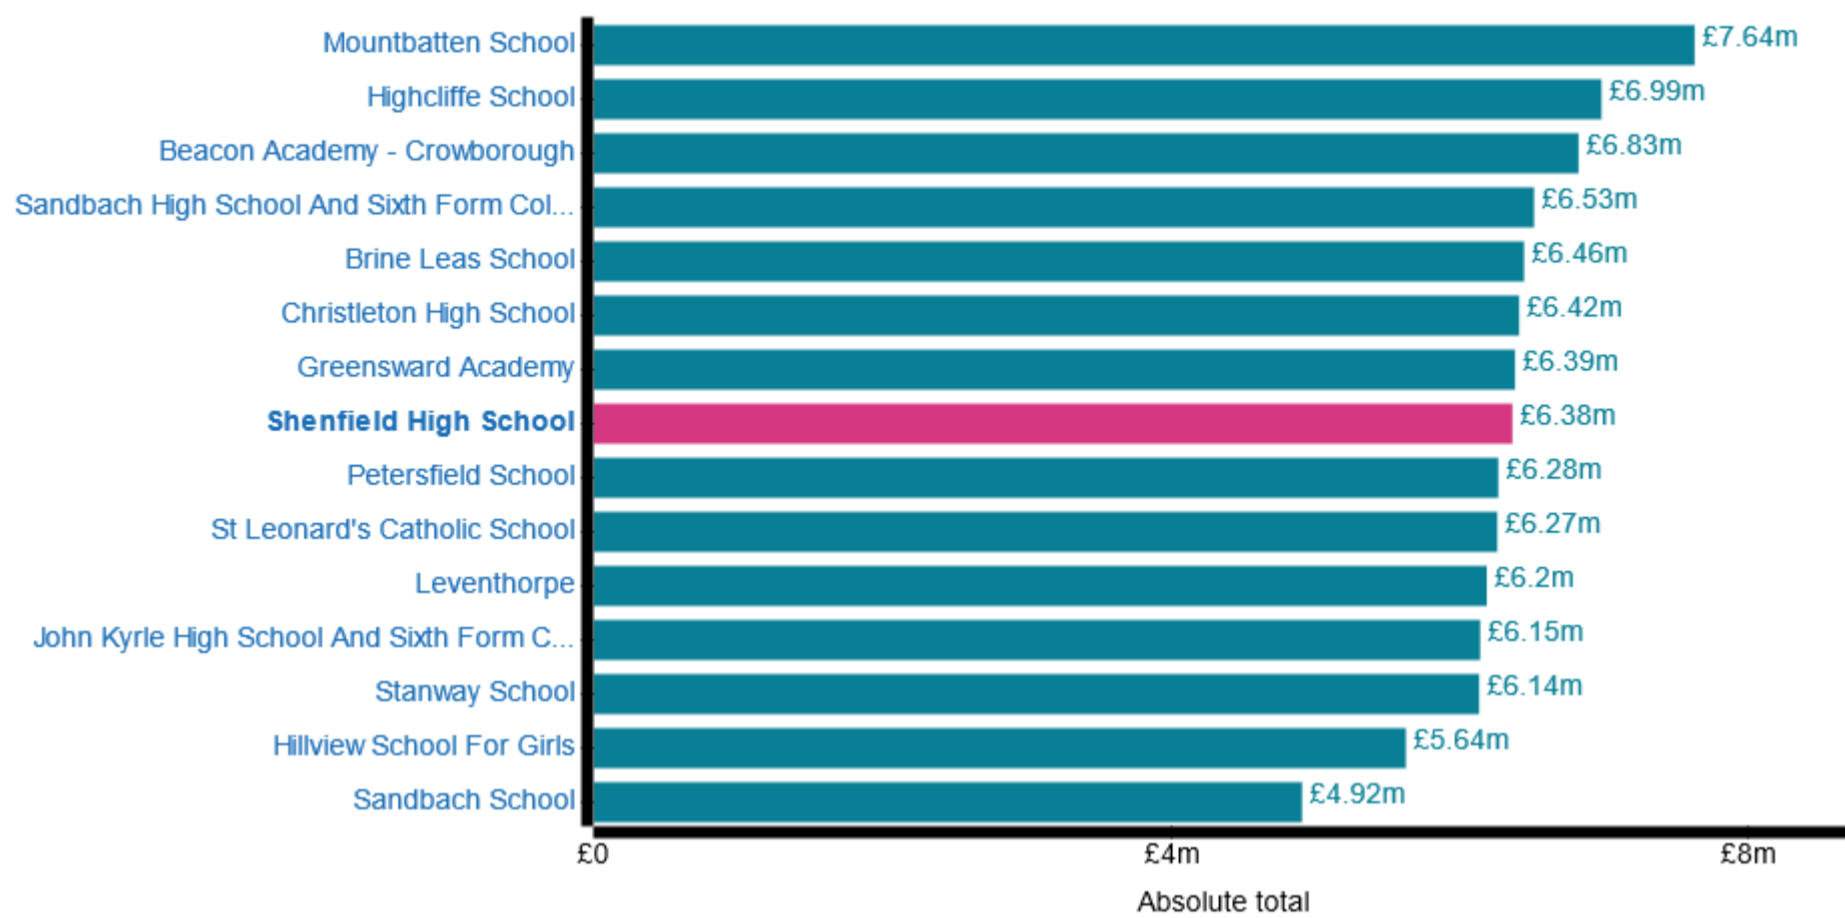

Schools Financial Benchmarking

Benchmarking charts

Comparing Shenfield High School to schools matching your chosen characteristics. [Back to school characteristics](#)

Trust finance: Include share of trust finance

Total expenditure (Absolute total)

Staff total (Absolute total)

Staff total (Percentage of total expenditure)

Premises total (Absolute total)

Occupation total (Absolute total)

Supplies and services total (Absolute total)