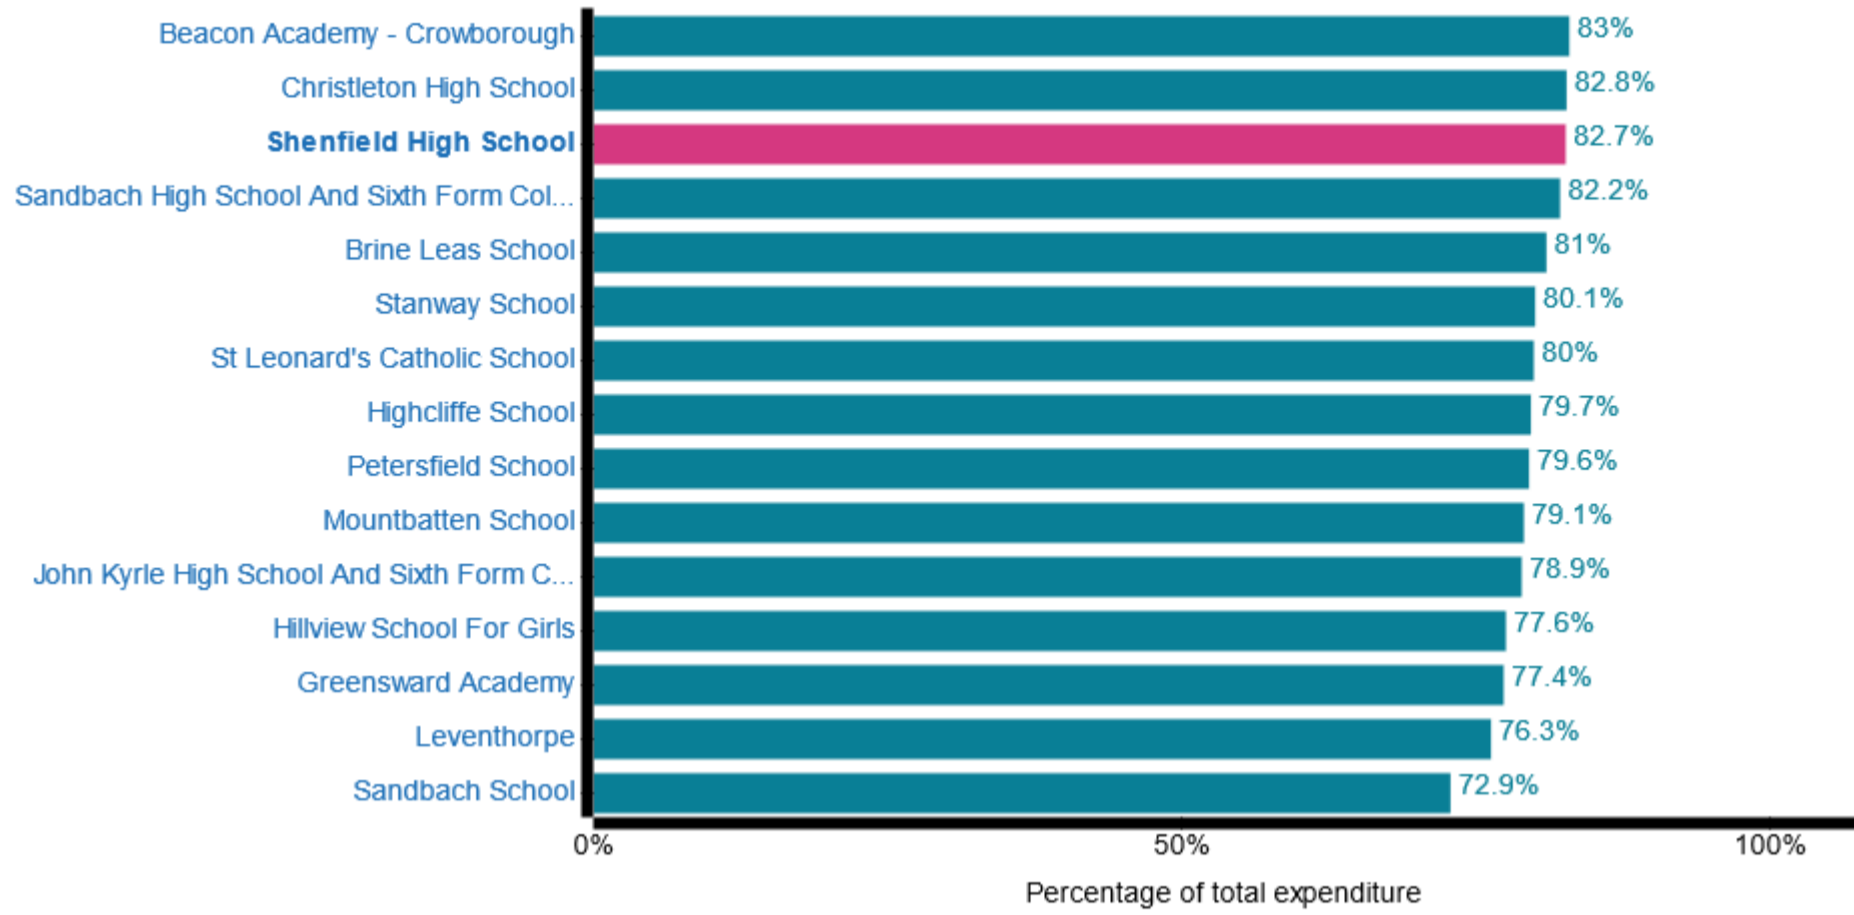

Schools Financial Benchmarking

Benchmarking charts

Comparing Shenfield High School to schools matching your chosen characteristics. [Back to school characteristics](#)

Trust finance: Include share of trust finance

Total expenditure (Absolute total)

Staff total (Absolute total)

Staff total (Percentage of total expenditure)

Premises total (Absolute total)

Occupation total (Absolute total)

Supplies and services total (Absolute total)