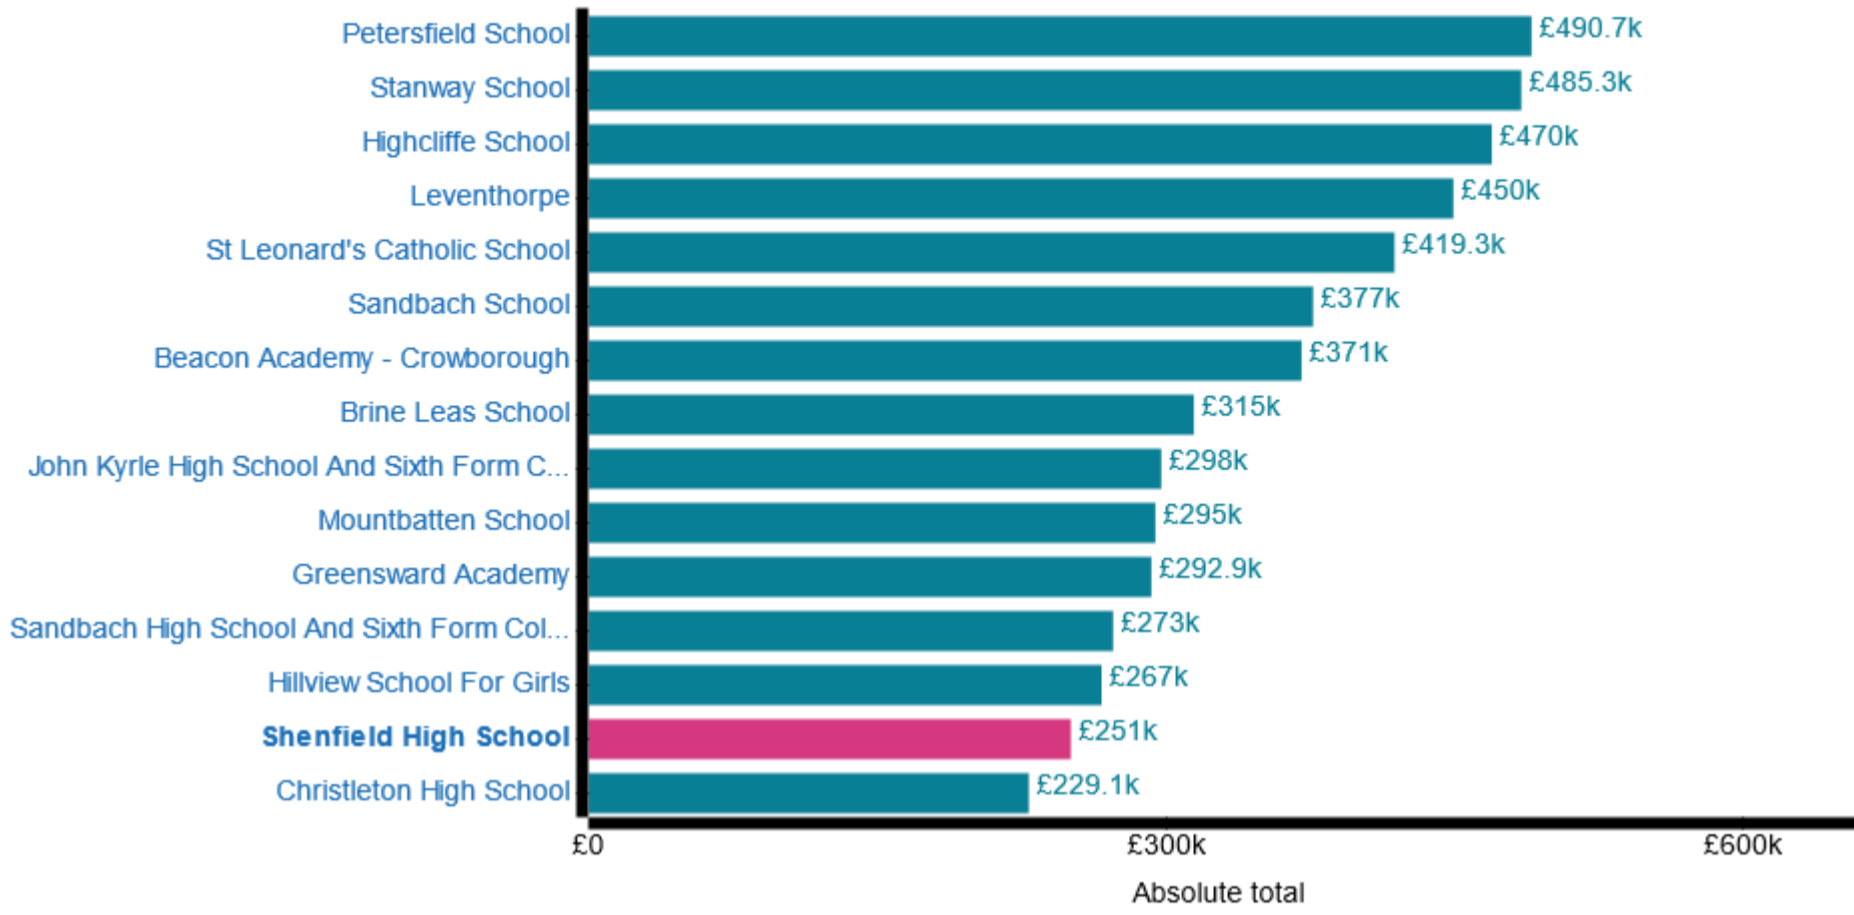

Total expenditure (Absolute total)

Staff total (Absolute total)

Staff total (Percentage of total expenditure)

Premises total (Absolute total)

Occupation total (Absolute total)

Supplies and services total (Absolute total)

Total income (Absolute total)

Grant funding total (Absolute total)

This benchmark was created using the following criteria.

Characteristic	Default school value	Comparison criteria
Finance type	Academy	Academies
Number of pupils	1440	1356 - 1528
School phase	Secondary	Secondary
Urban / rural location	Urban and city	Urban and city
Percentage of pupils eligible for free school meals	8.5%	6.5% - 10.5%
Pupils with special educational needs who have statements or education and health care plans	2.2%	0.2% - 4.2%
Pupils with English as an additional language	3%	1% - 5%
Within your local authority	-	No