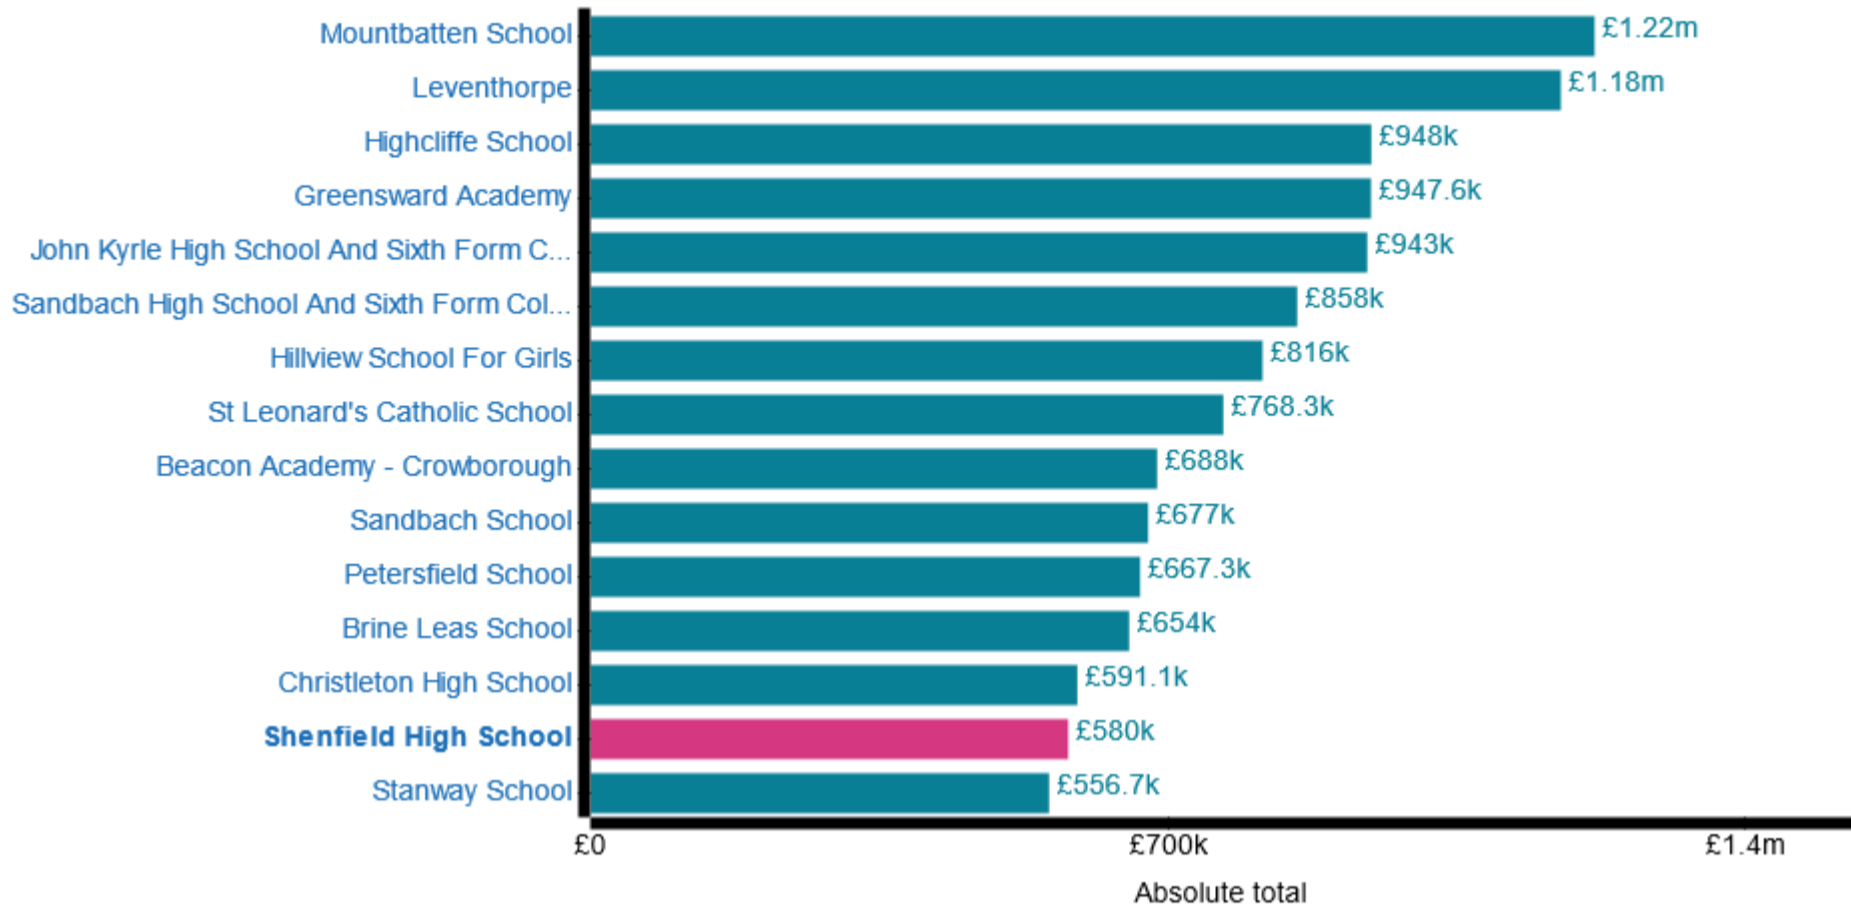

Total expenditure (Absolute total)

Staff total (Absolute total)

Staff total (Percentage of total expenditure)

Premises total (Absolute total)

Occupation total (Absolute total)

Supplies and services total (Absolute total)

Total income (Absolute total)

Grant funding total (Absolute total)

This benchmark was created using the following criteria.

Characteristic	Default school value	Comparison criteria
Finance type	Academy	Academies
Number of pupils	1440	1356 - 1528
School phase	Secondary	Secondary
Urban / rural location	Urban and city	Urban and city
Percentage of pupils eligible for free school meals	8.5%	6.5% - 10.5%
Pupils with special educational needs who have statements or education and health care plans	2.2%	0.2% - 4.2%
Pupils with English as an additional language	3%	1% - 5%
Within your local authority	-	No