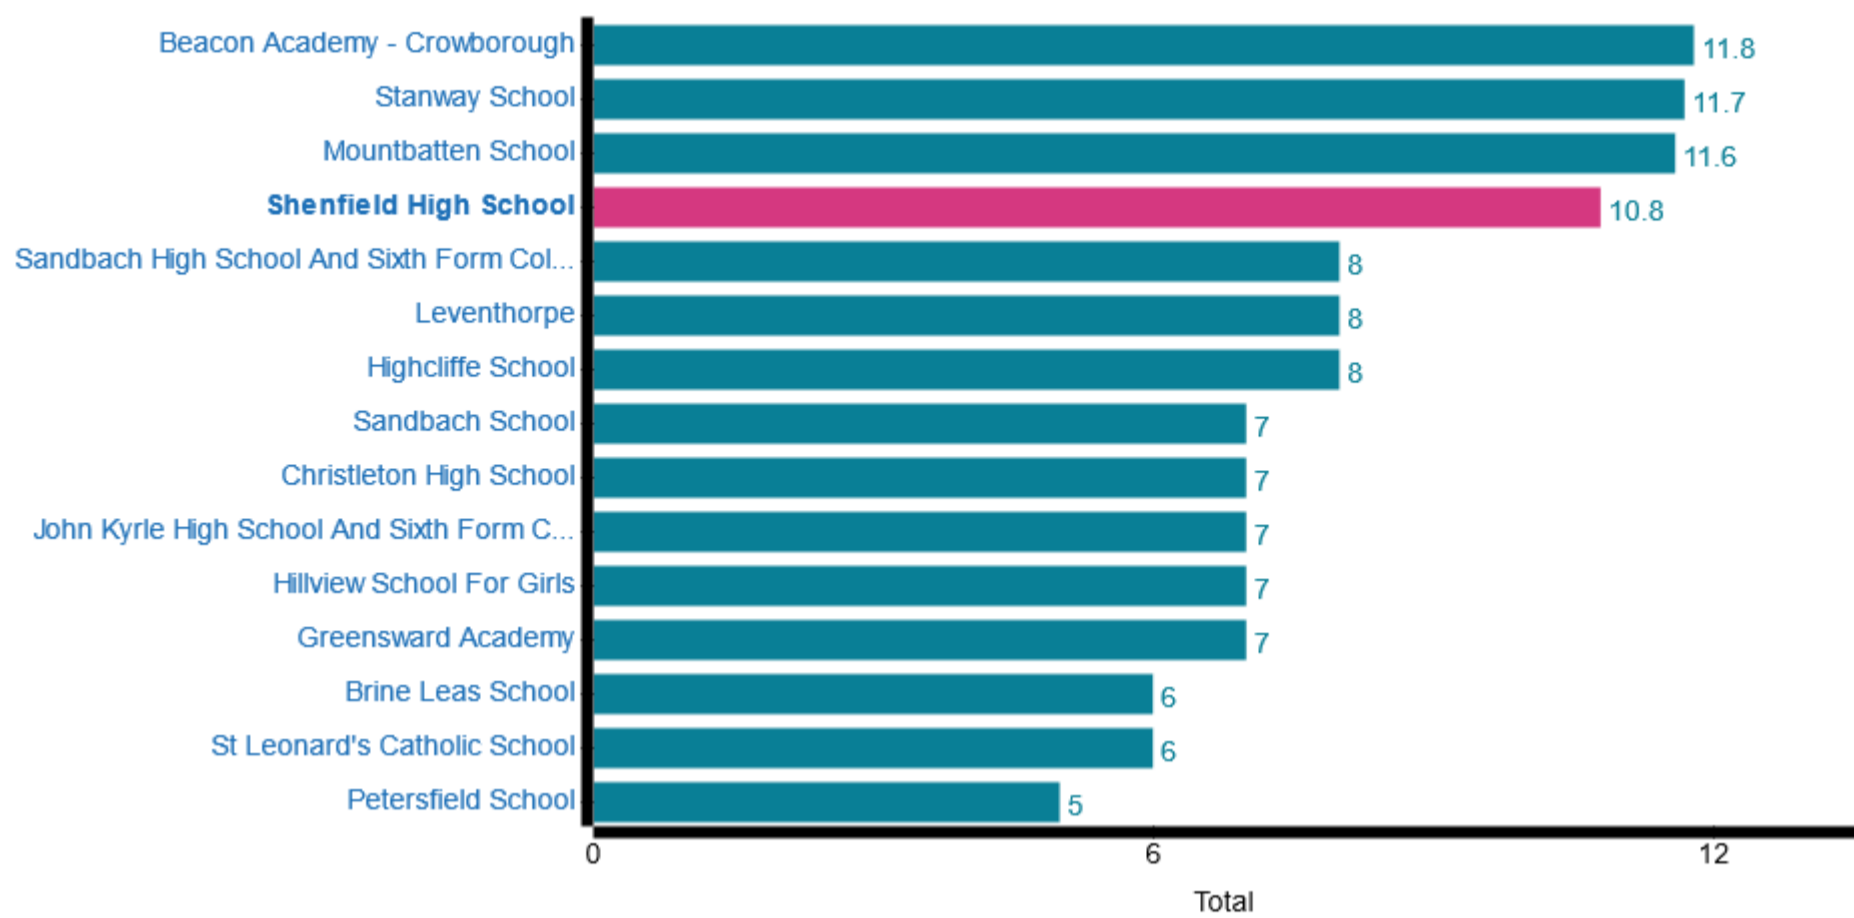

Schools Financial Benchmarking

Benchmarking charts

Comparing Shenfield High School to schools matching your chosen characteristics. [Back to school characteristics](#)

Trust finance: Include share of trust finance

School workforce (Full Time Equivalent) (Total)

Total number of teachers (Full Time Equivalent) (Total)

Senior leadership (Full Time Equivalent) (Total)

Teaching assistants (Full Time Equivalent) (Total)