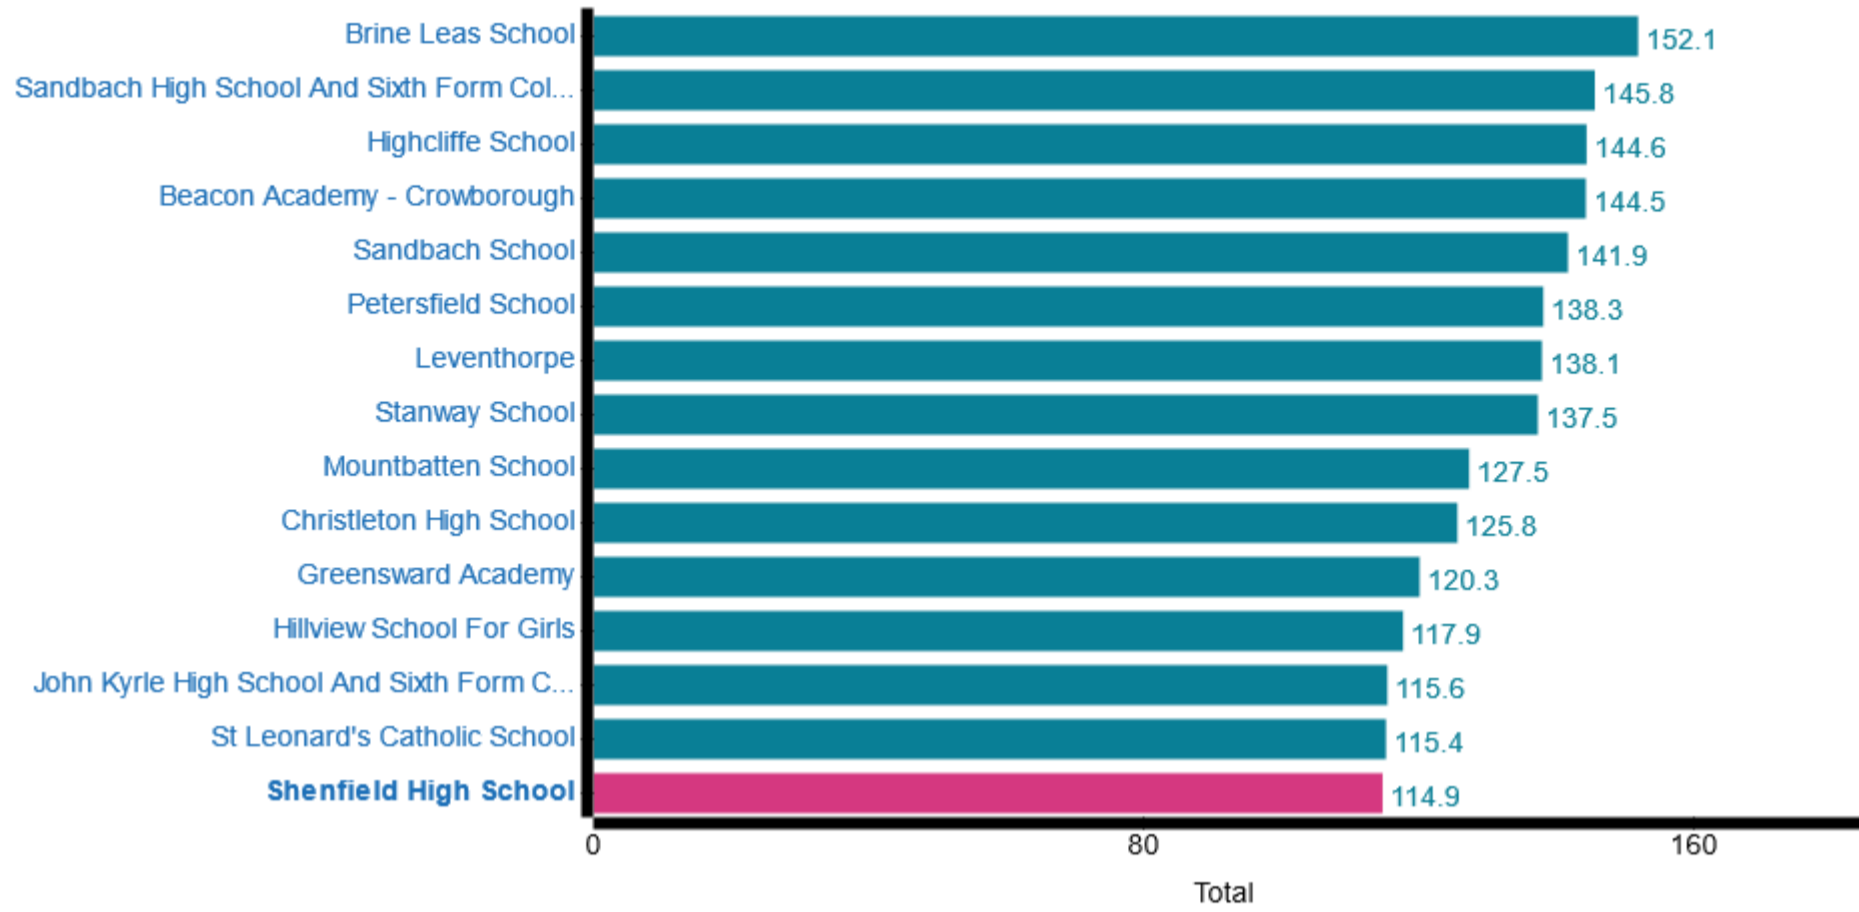

Schools Financial Benchmarking

Benchmarking charts

Comparing Shenfield High School to schools matching your chosen characteristics. [Back to school characteristics](#)

Trust finance: Include share of trust finance

School workforce (Full Time Equivalent) (Total)

Total number of teachers (Full Time Equivalent) (Total)

Senior leadership (Full Time Equivalent) (Total)

Teaching assistants (Full Time Equivalent) (Total)