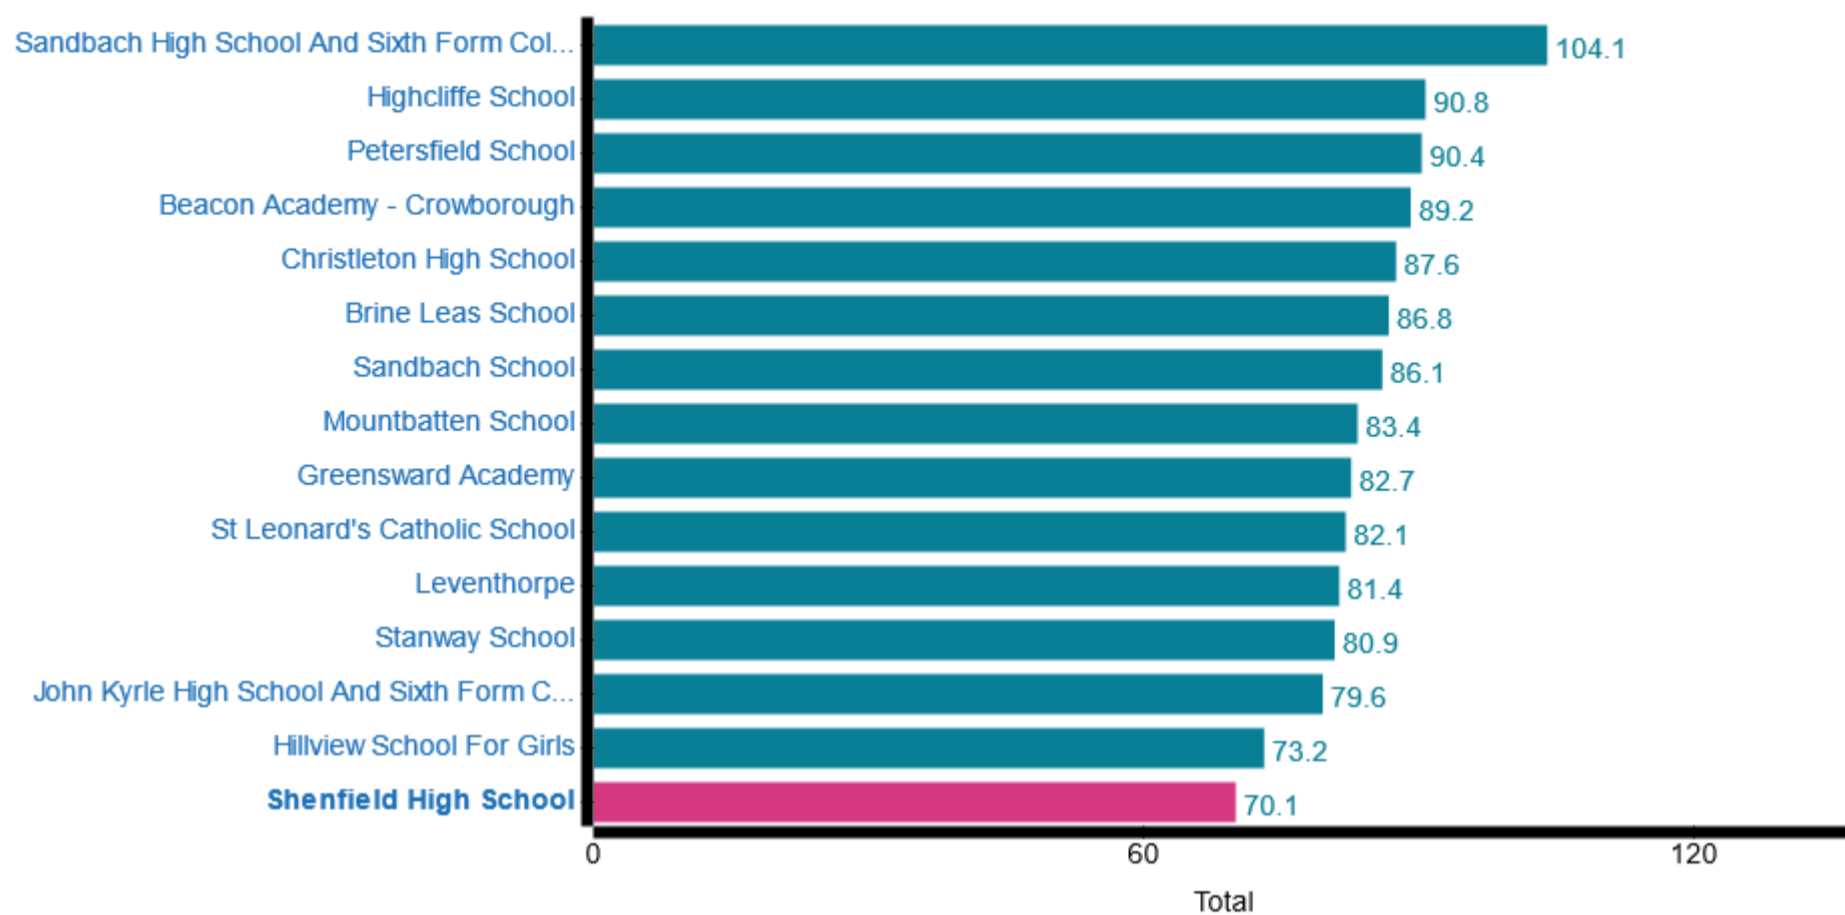

Schools Financial Benchmarking

Benchmarking charts

Comparing Shenfield High School to schools matching your chosen characteristics. [Back to school characteristics](#)

Trust finance: Include share of trust finance

School workforce (Full Time Equivalent) (Total)

Total number of teachers (Full Time Equivalent) (Total)

Senior leadership (Full Time Equivalent) (Total)

Teaching assistants (Full Time Equivalent) (Total)