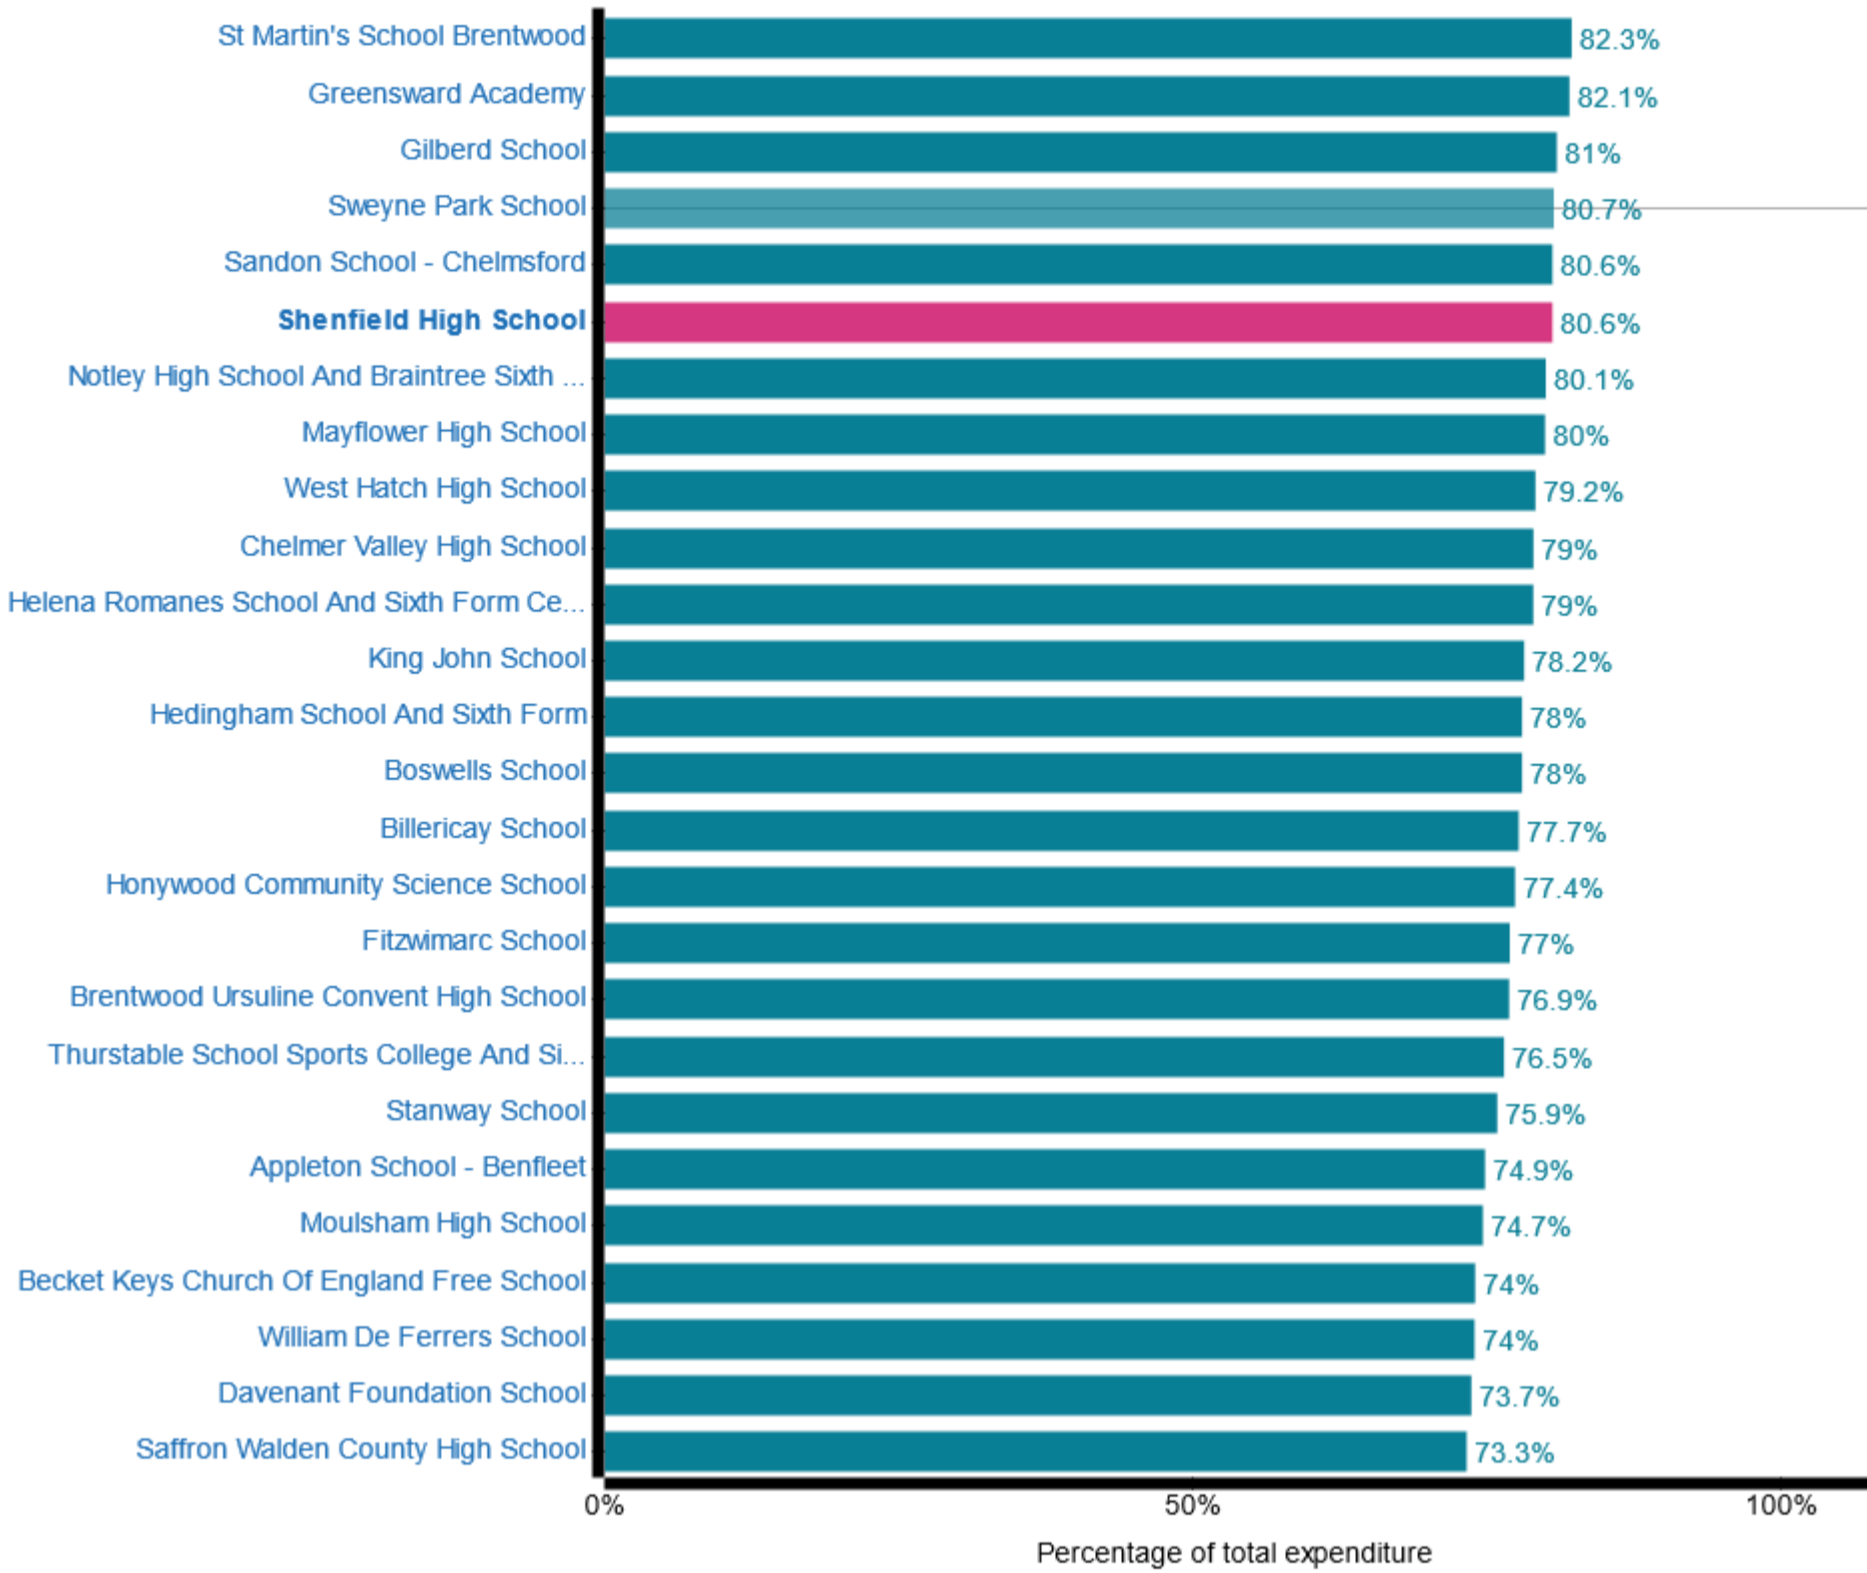

Schools Financial Benchmarking

Benchmarking charts

Comparing Shenfield High School to schools with characteristics you've chosen. [Back to school characteristics](#)

Trust finance: Exclude share of trust finance

Staff total (Percentage of total expenditure)

Energy (Absolute total)

Water and sewerage (Absolute total)

Other insurance premiums (Absolute total)

School workforce (Full Time Equivalent) (Total)

Total number of teachers (Full Time Equivalent) (Total)