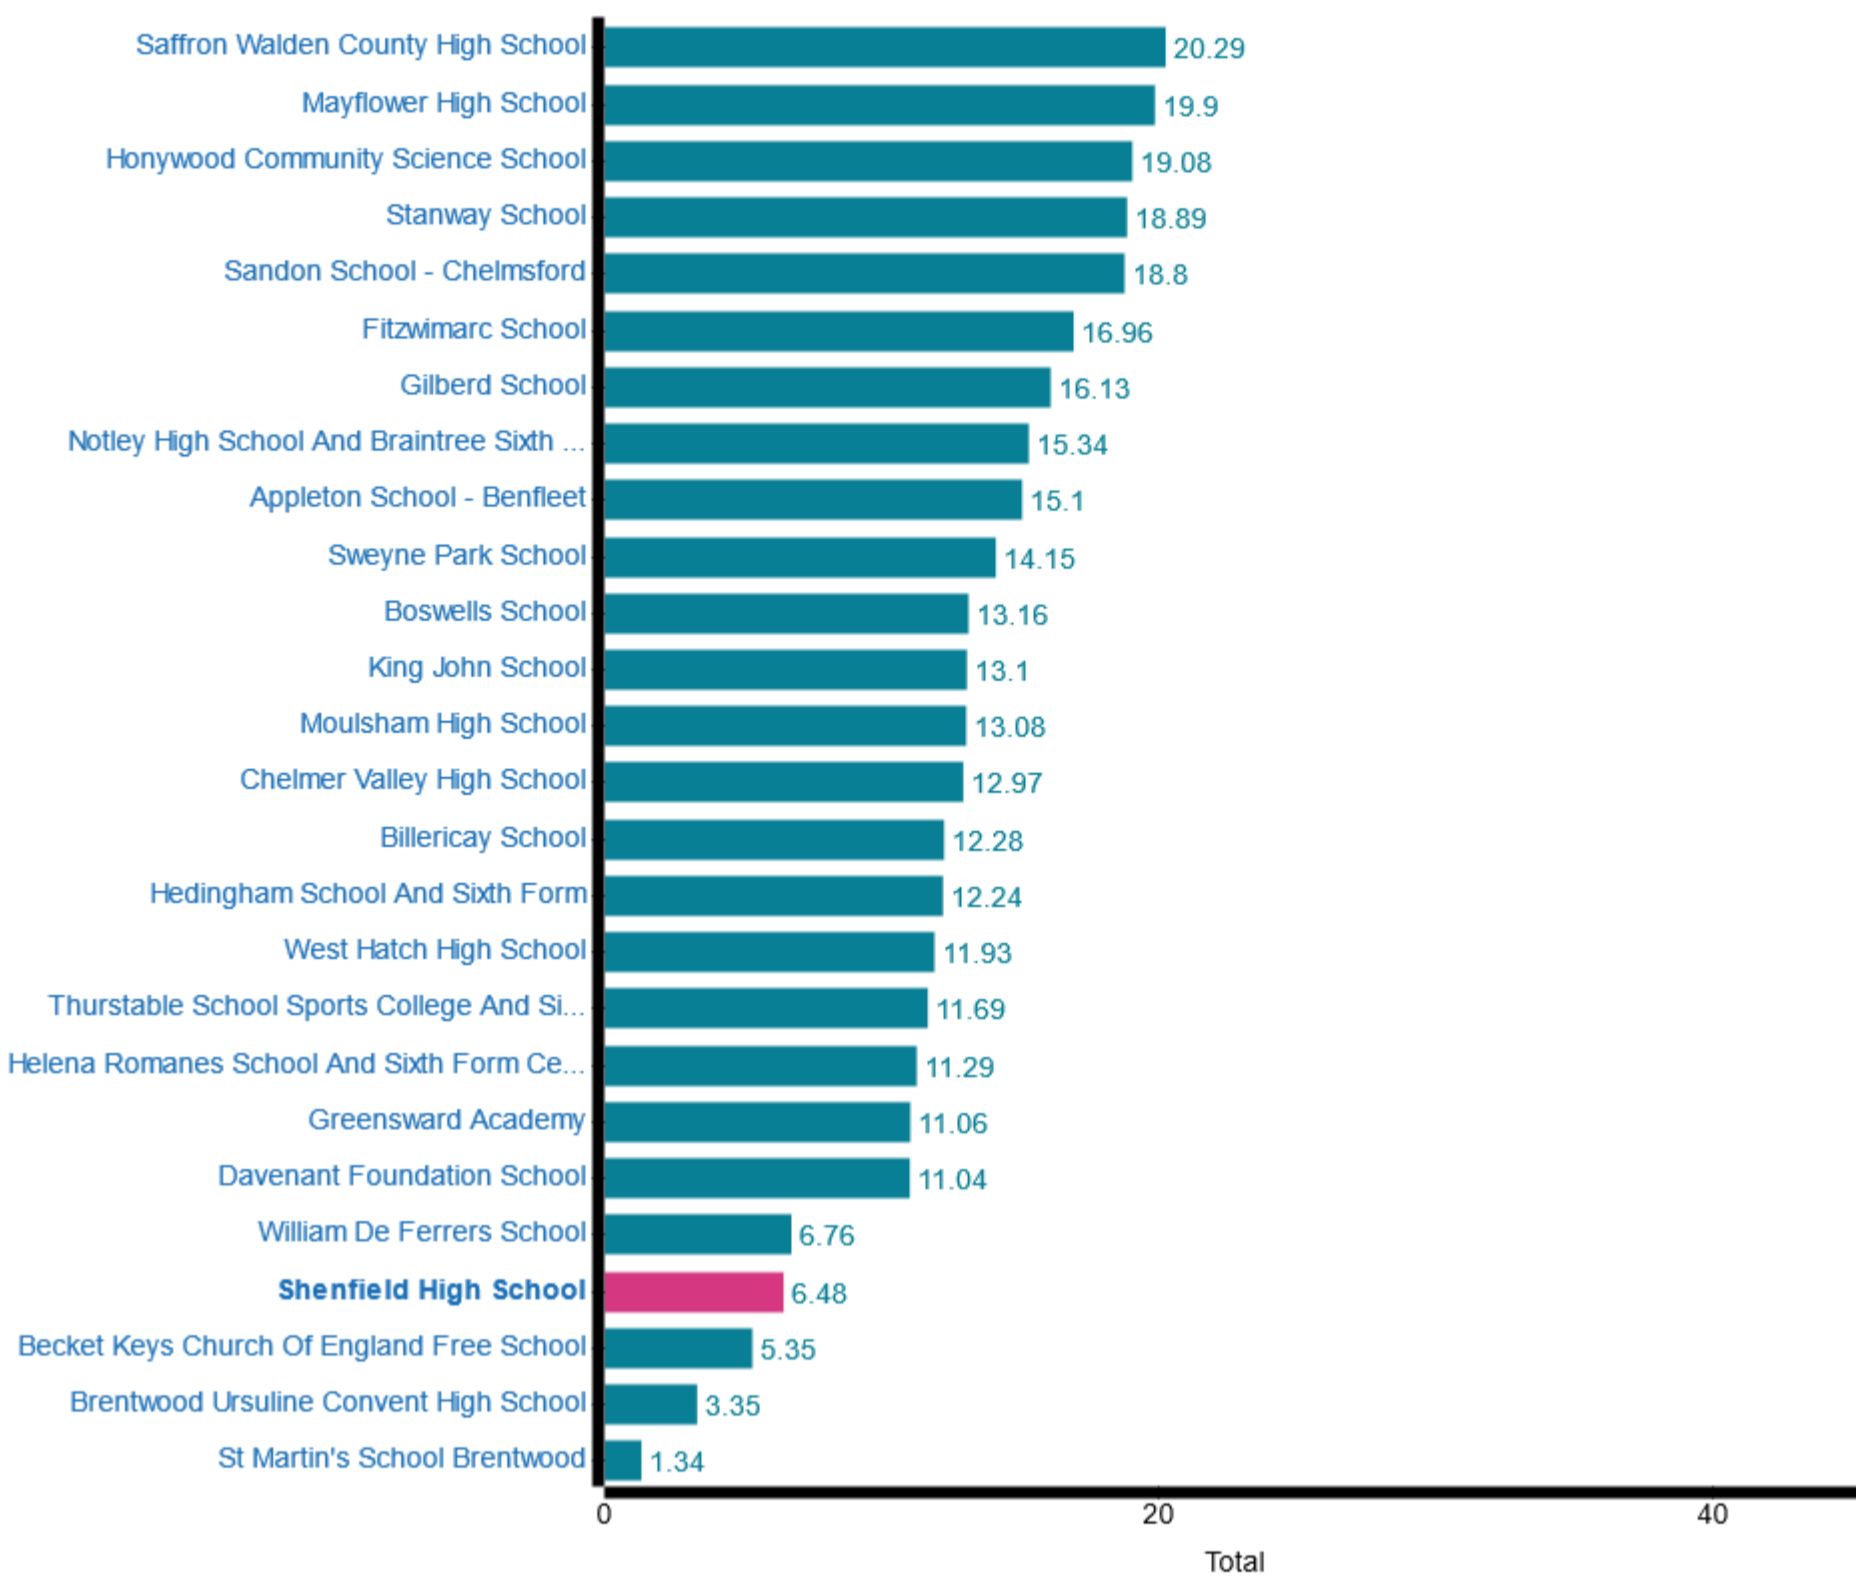

Total number of teachers (Full Time Equivalent)

(Number of pupils per staff role)

Senior leadership (Full Time Equivalent) (Total)

Teaching assistants (Full Time Equivalent) (Total)

Non-classroom support staff - excluding auxiliary staff (Full Time Equivalent) (Total)

Auxiliary staff (Full Time Equivalent) (Total)

This benchmark was created using the following criteria.

Boarders (maximum)	0	0
Admissions policy	Non-selective	Non-selective

School context data

School name	Local authority	School type	Number of pupils
Saffron Walden County High School	Essex	Academy converter	2104
King John School	Essex	Academy converter	2128
St Martin's School Brentwood	Essex	Academy converter	1833
Appleton School - Benfleet	Essex	Academy converter	1606
Billericay School	Essex	Academy converter	1652
Mayflower High School	Essex	Academy converter	1625
Notley High School And Braintree Sixth Form	Essex	Academy converter	1444
Fitzwimarc School	Essex	Academy converter	1662
Sweyne Park School	Essex	Academy converter	1454
Greensward Academy	Essex	Academy sponsor led	1465
Gilberd School	Essex	Academy converter	1571
Boswells School	Essex	Academy converter	1467
Moulsham High School	Essex	Academy converter	1530
West Hatch High School	Essex	Academy converter	1294
William De Ferrers School	Essex	Academy converter	1223
Shenfield High School	Essex	Academy converter	1343
Stanway School	Essex	Academy converter	1323
Davenant Foundation School	Essex	Academy converter	1219
Helena Romanes School And Sixth Form Centre	Essex	Academy converter	1213
Sandon School - Chelmsford	Essex	Academy converter	1236
Chelmer Valley High School	Essex	Academy converter	1152
Thurstable School Sports College And Sixth Form Centre	Essex	Academy converter	1190
Hedingham School And Sixth Form	Essex	Academy converter	1141
Honywood Community Science School	Essex	Academy converter	896
Brentwood Ursuline Convent High School	Essex	Academy converter	1066
Becket Keys Church Of England Free School	Essex	Free school	1010