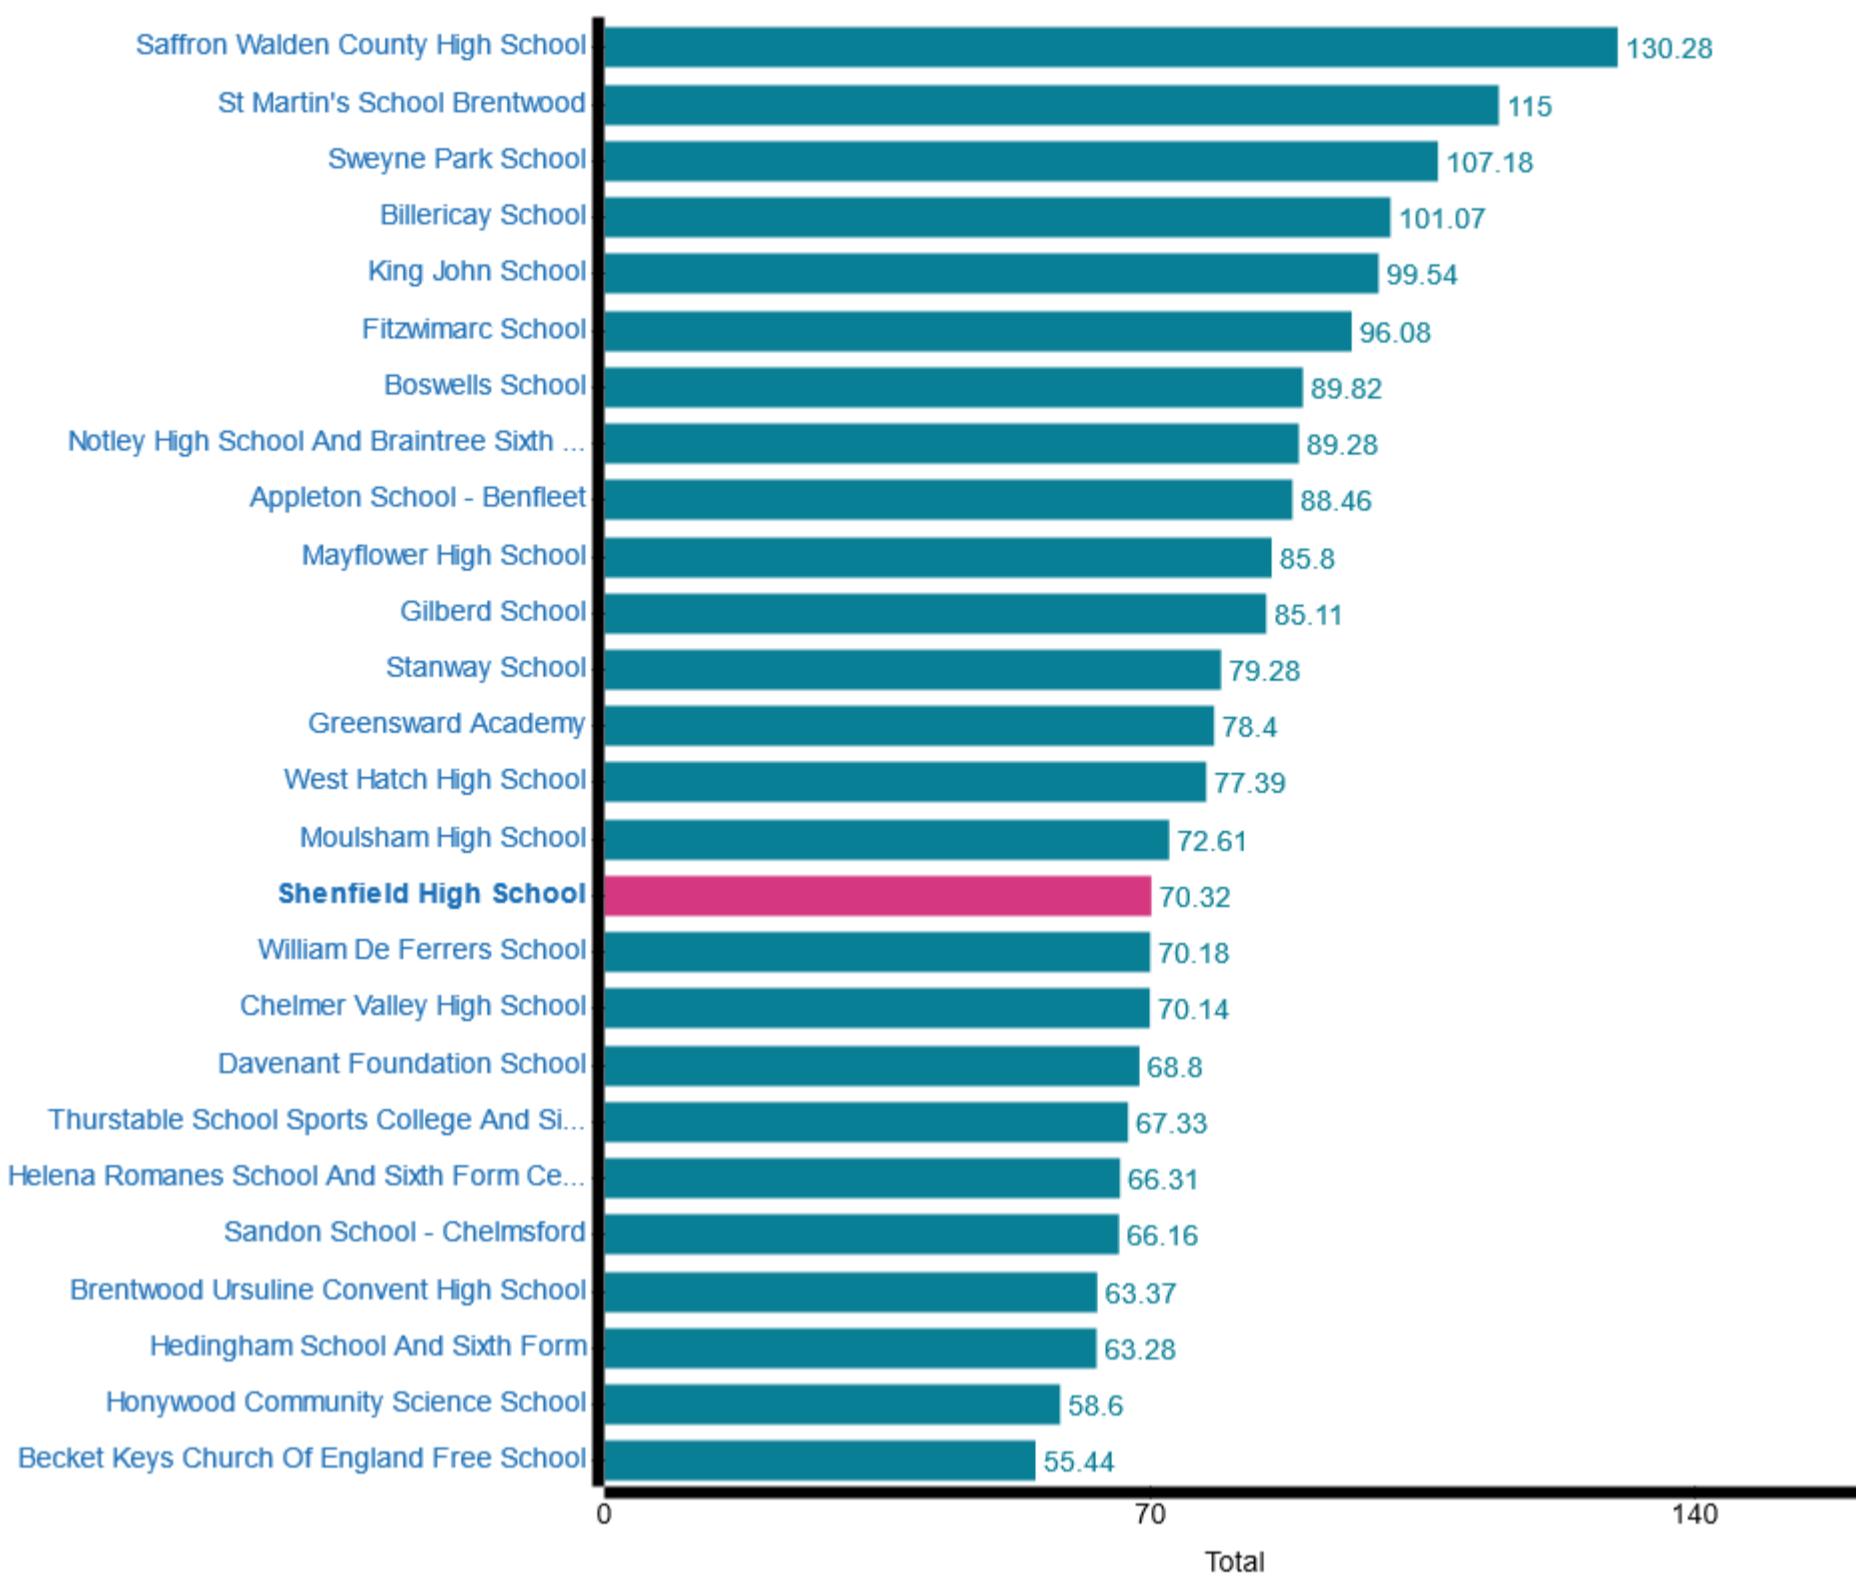

Staff total (Percentage of total expenditure)

Energy (Absolute total)

Water and sewerage (Absolute total)

Other insurance premiums (Absolute total)

School workforce (Full Time Equivalent) (Total)

Total number of teachers (Full Time Equivalent) (Total)