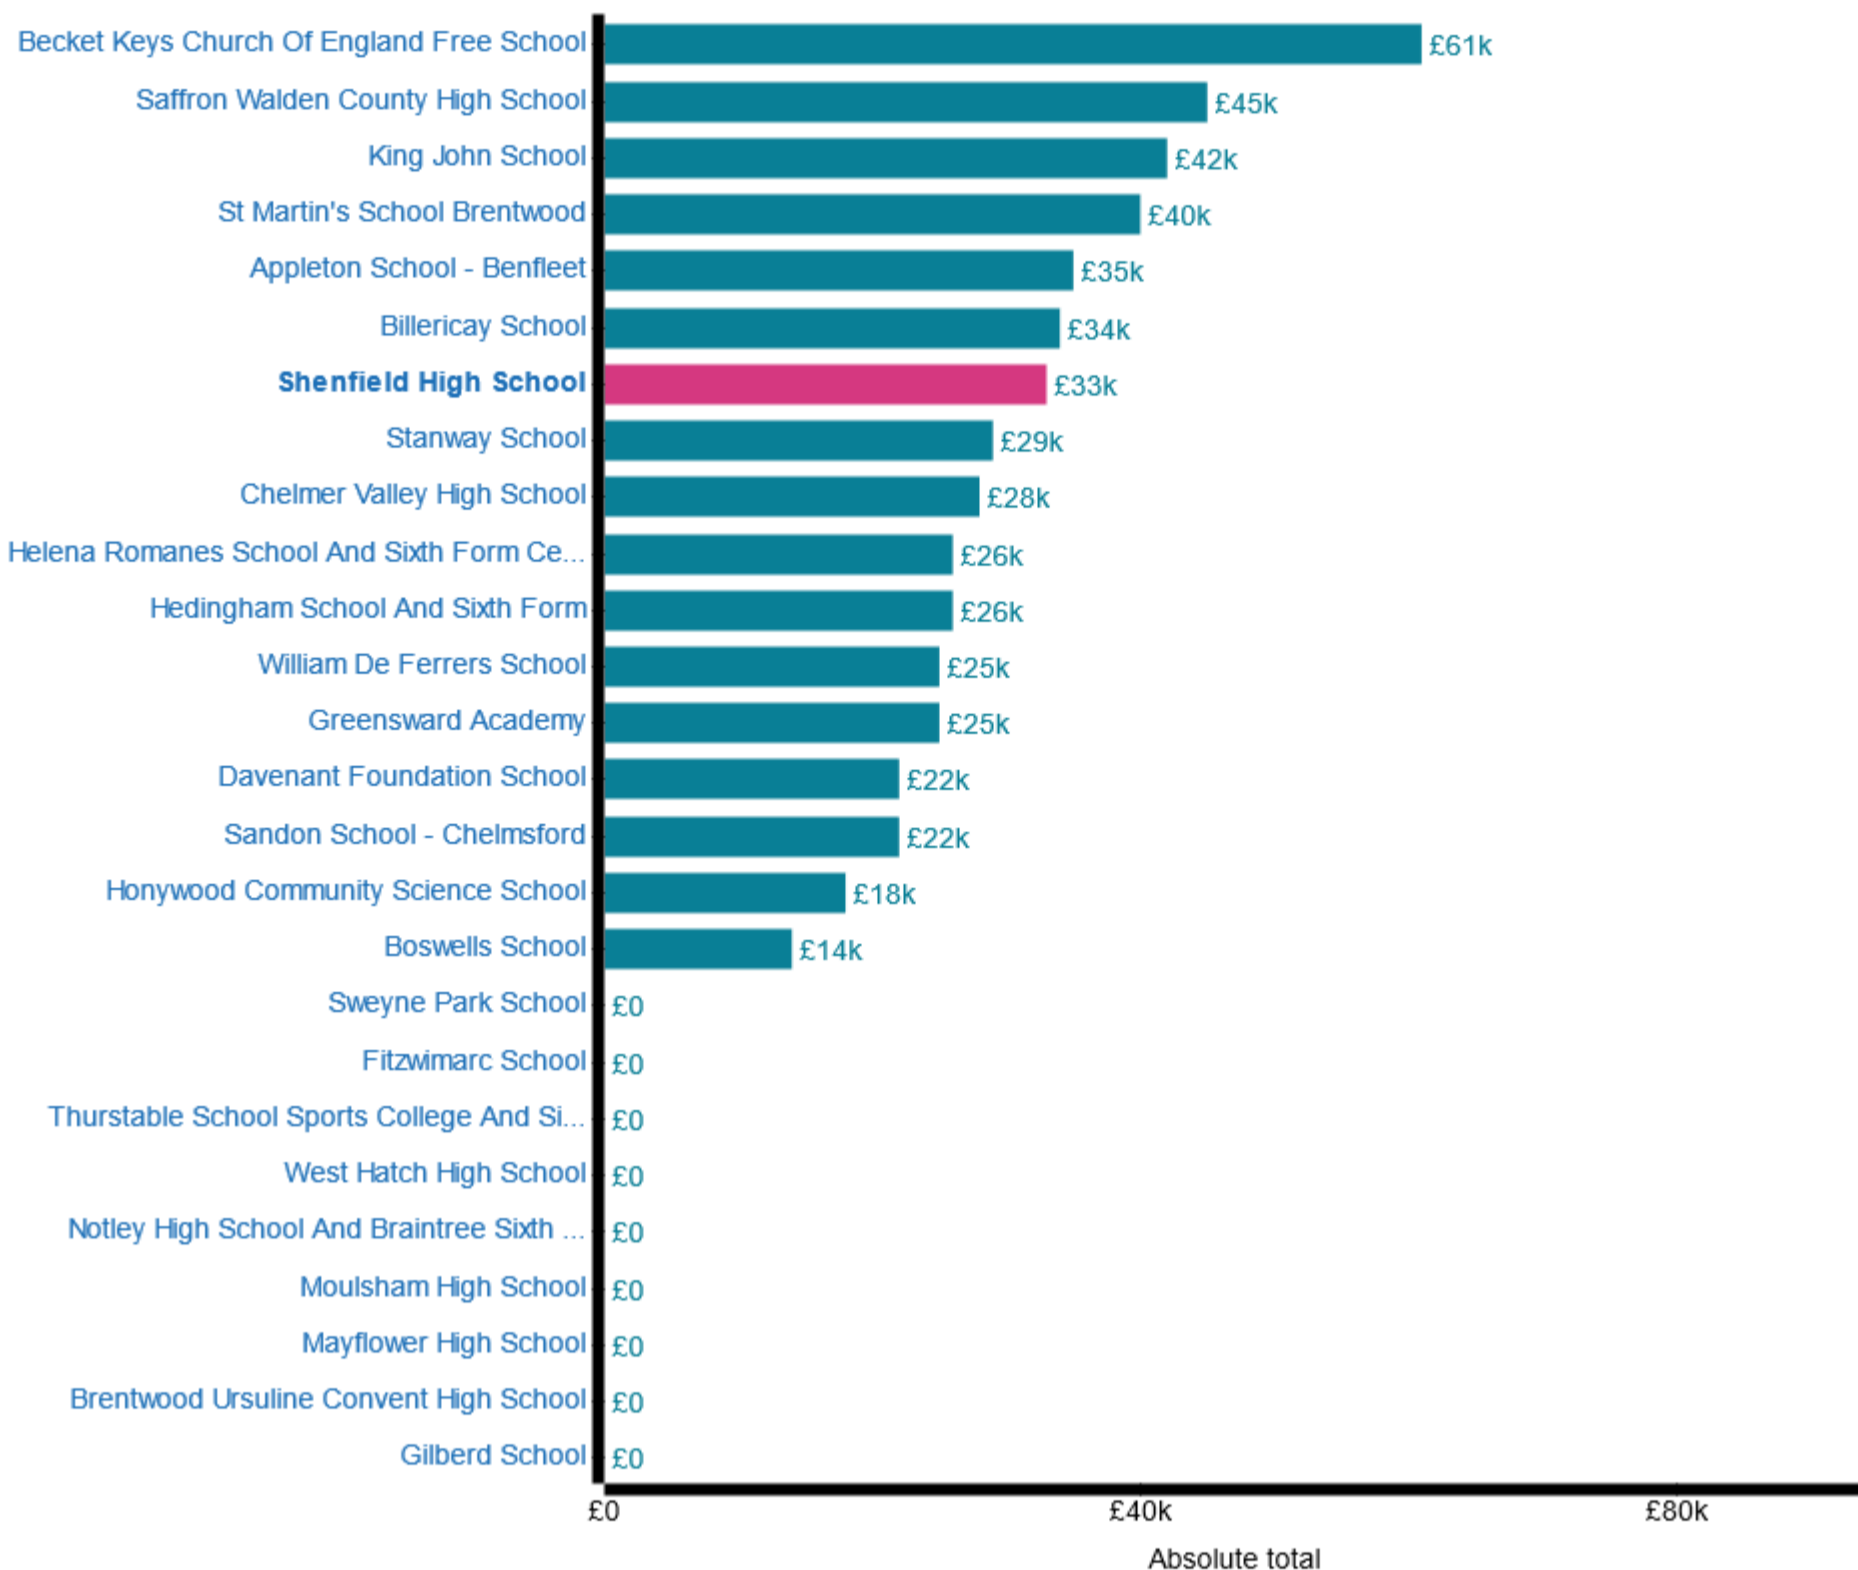

Staff total (Percentage of total expenditure)

Energy (Absolute total)

Water and sewerage (Absolute total)

Other insurance premiums (Absolute total)

School workforce (Full Time Equivalent) (Total)

Total number of teachers (Full Time Equivalent) (Total)