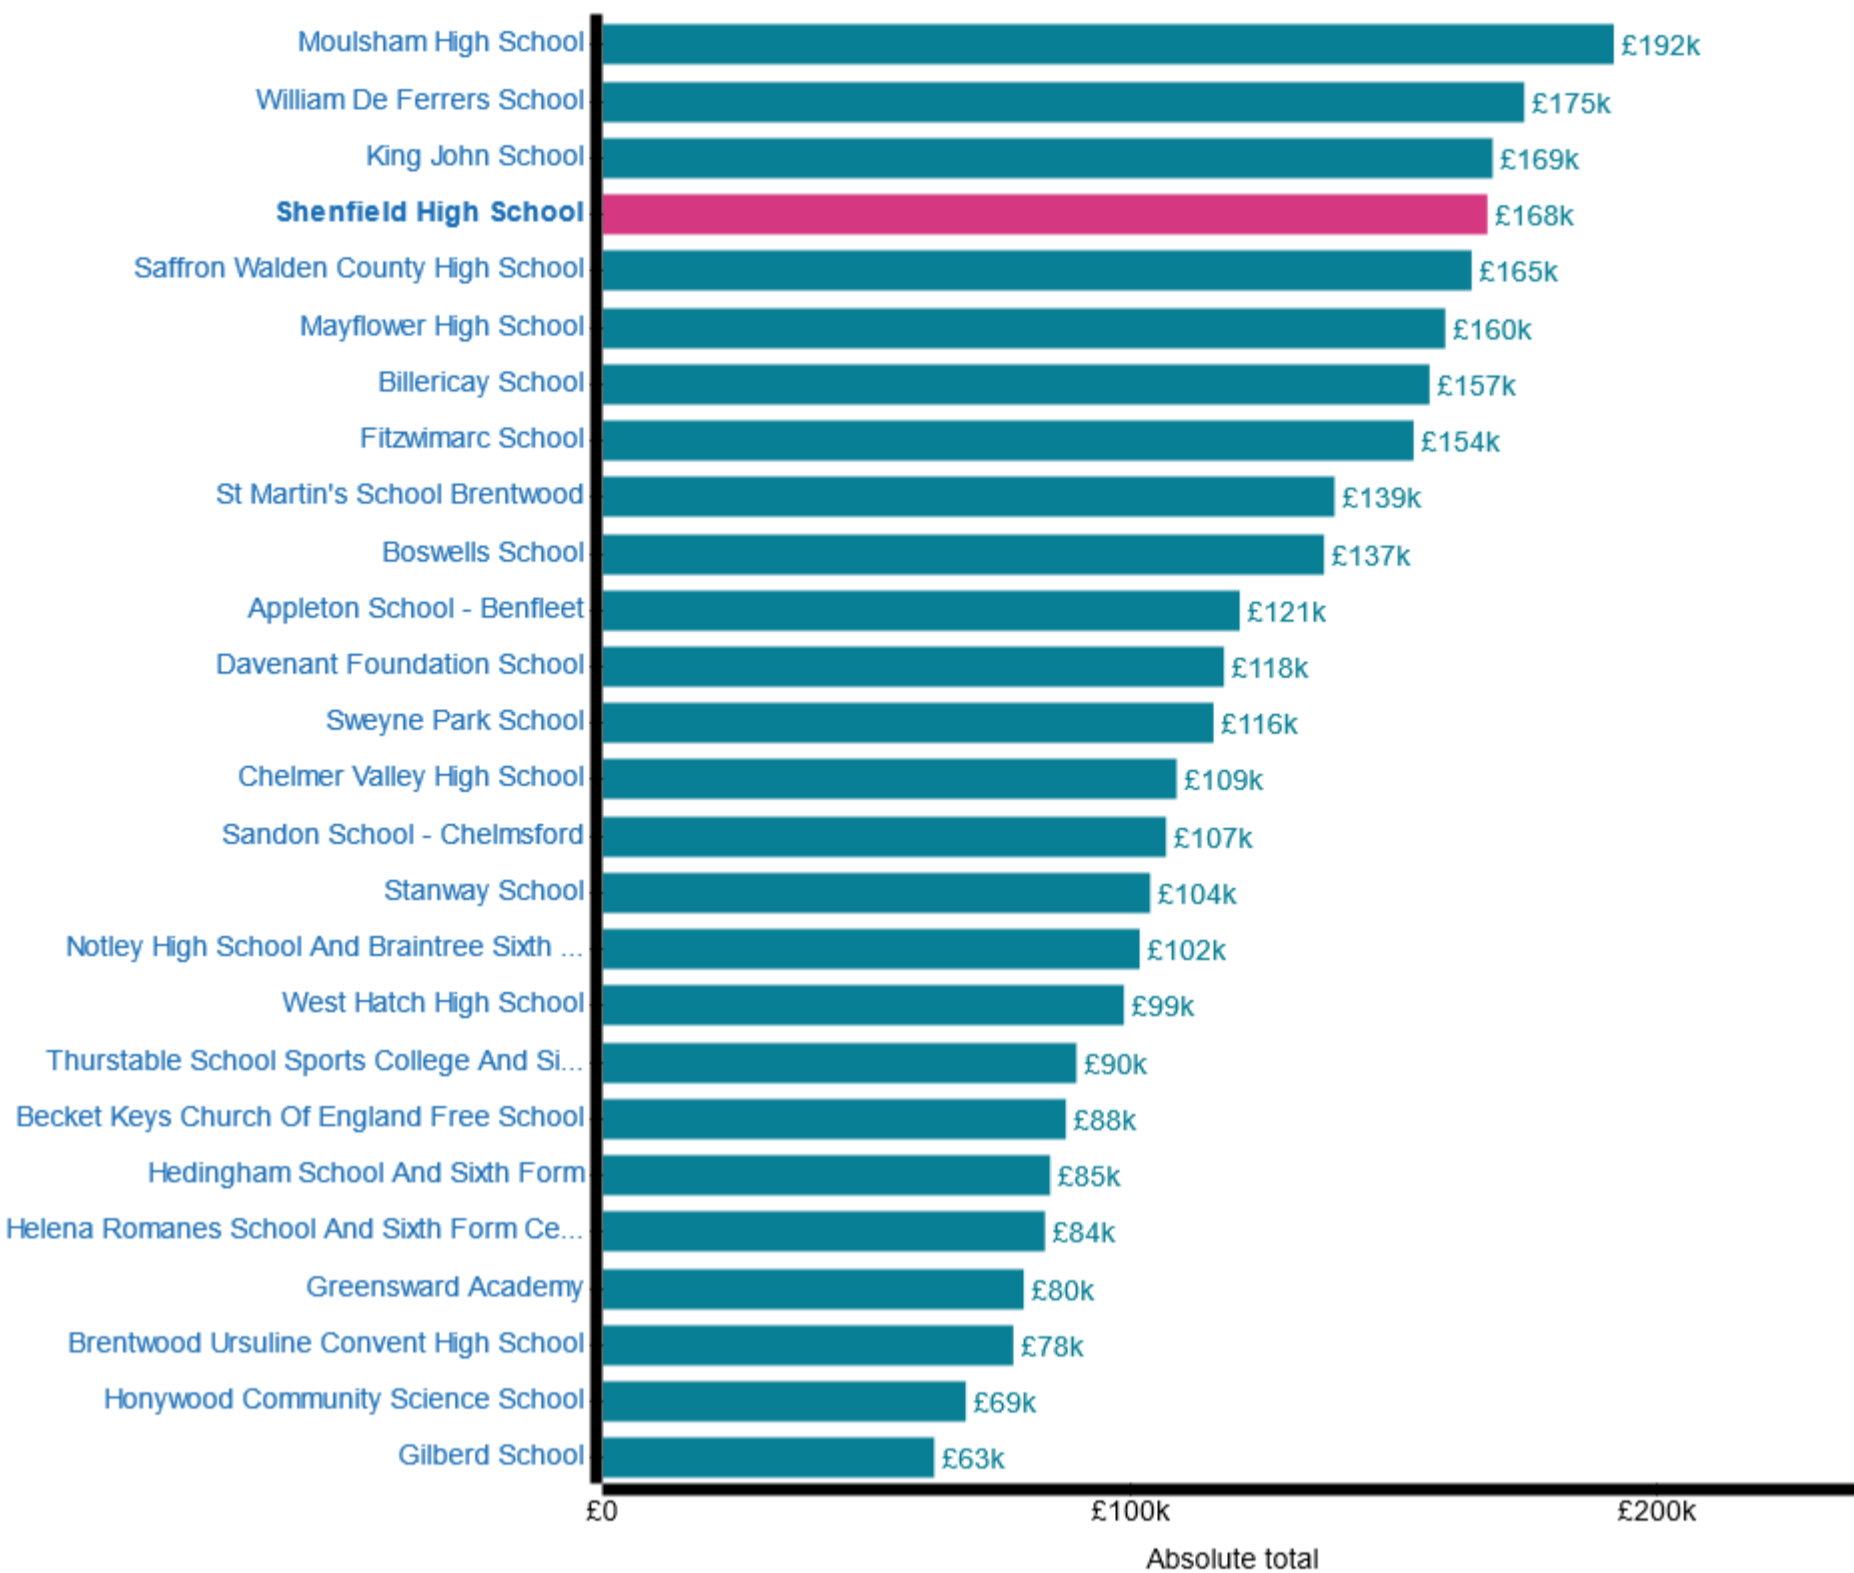

Schools Financial Benchmarking

Benchmarking charts

Comparing Shenfield High School to schools with characteristics you've chosen. [Back to school characteristics](#)

Trust finance: Exclude share of trust finance

Staff total (Percentage of total expenditure)

Energy (Absolute total)

Water and sewerage (Absolute total)

Other insurance premiums (Absolute total)

School workforce (Full Time Equivalent) (Total)

Total number of teachers (Full Time Equivalent) (Total)