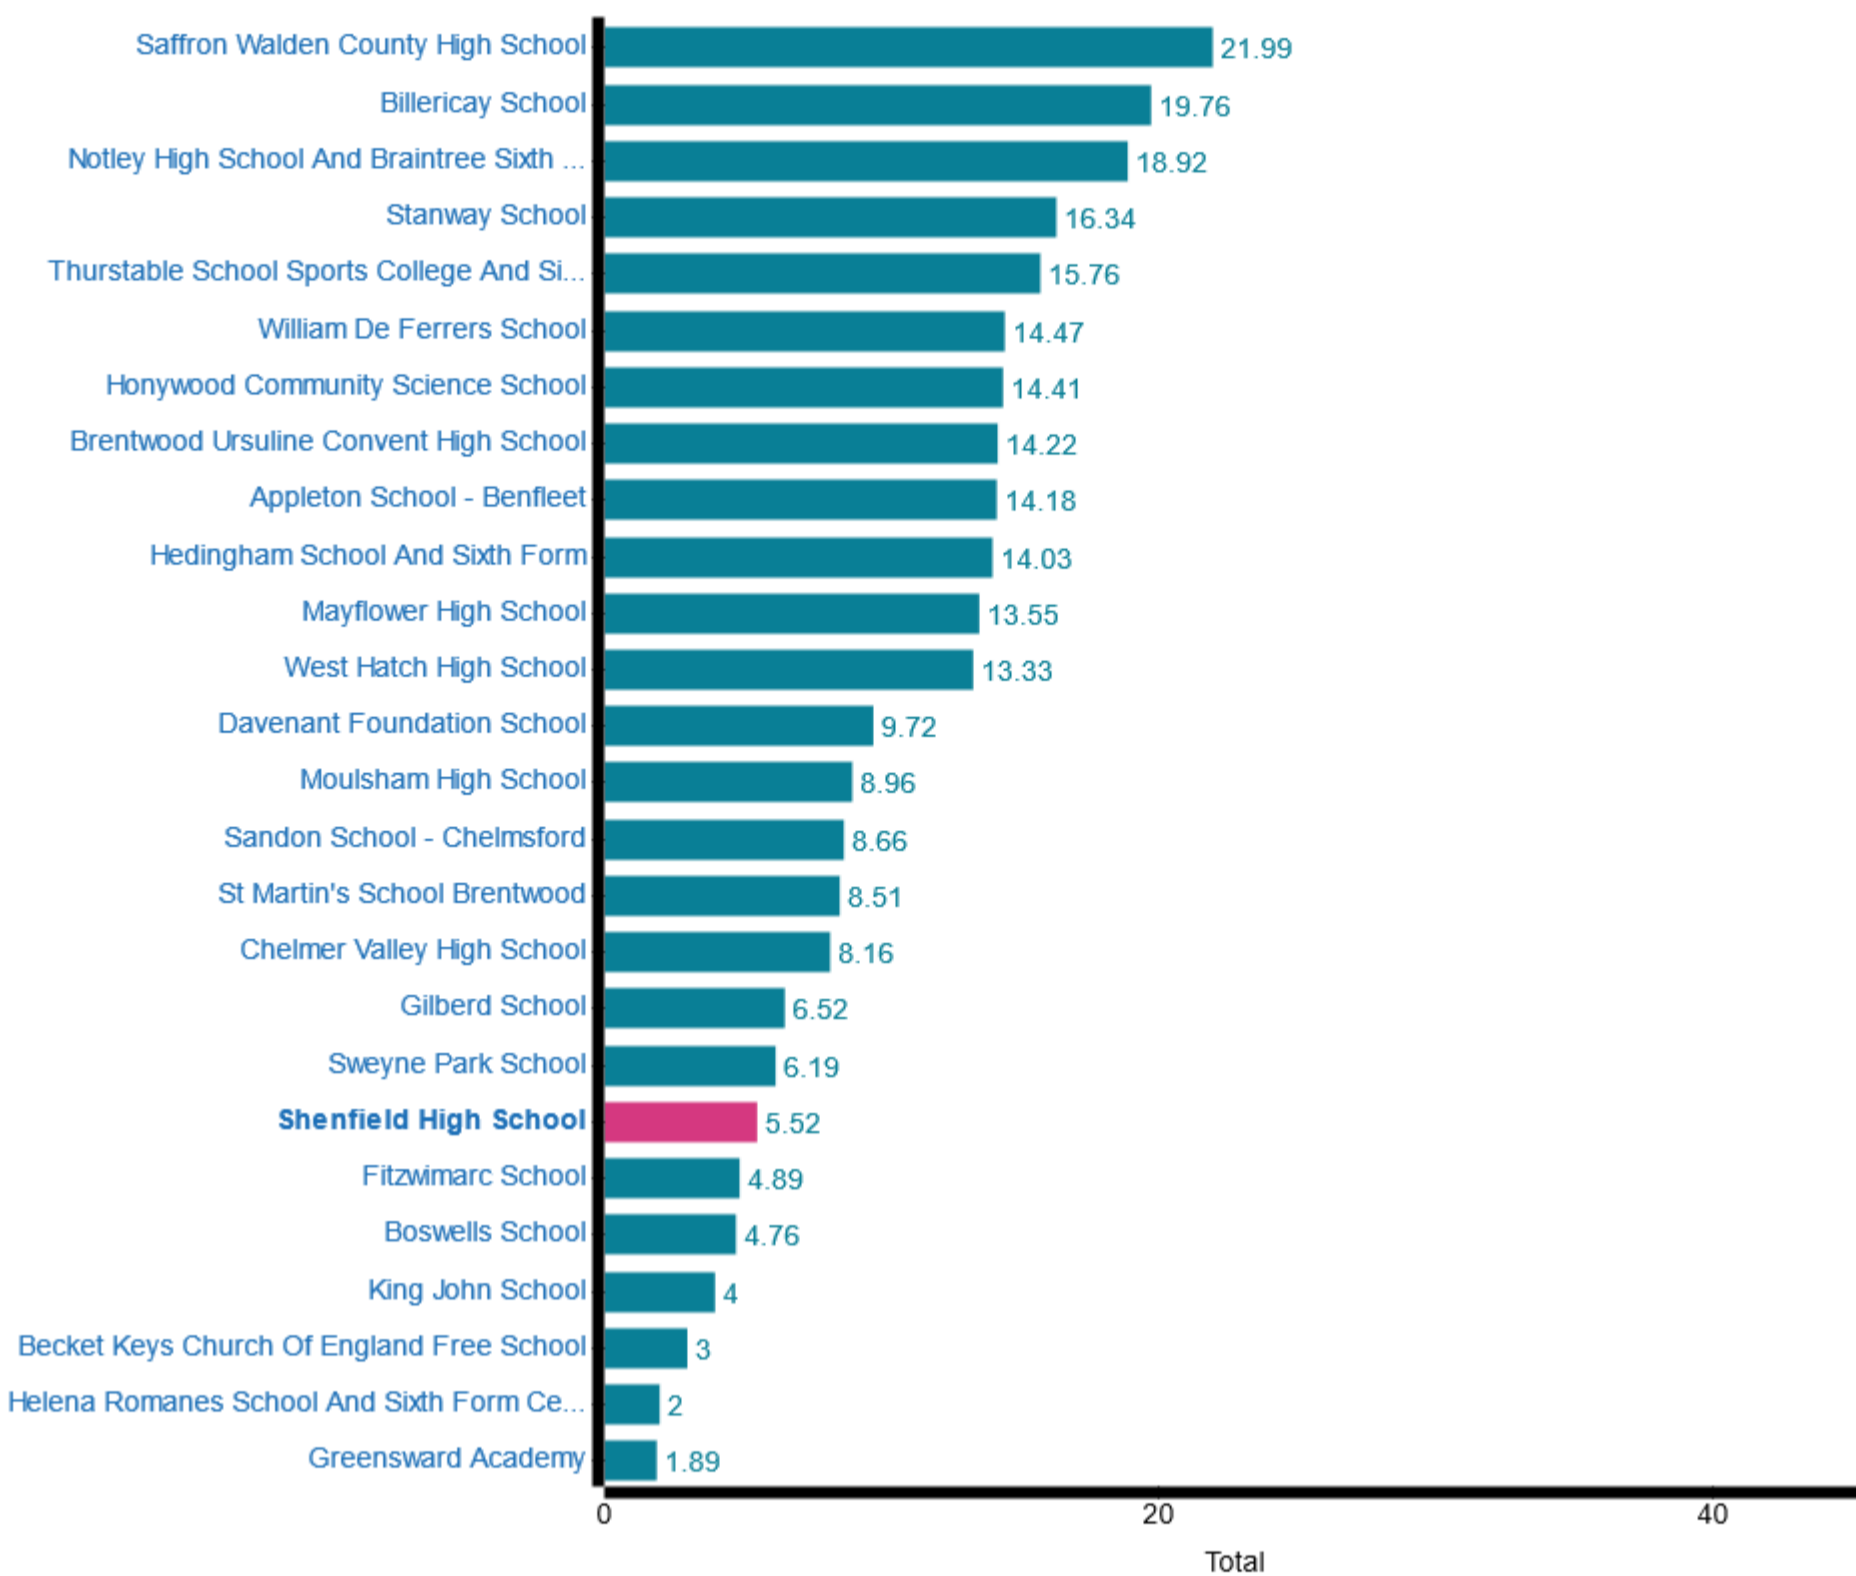

Auxiliary staff (Full Time Equivalent) (Total)

This benchmark was created using the following criteria.

Boarders (maximum)	0	0
Admissions policy	Non-selective	Non-selective

School context data

School name	Local authority	School type	Number of pupils
Saffron Walden County High School	Essex	Academy converter	2104
King John School	Essex	Academy converter	2128
St Martin's School Brentwood	Essex	Academy converter	1833
Appleton School - Benfleet	Essex	Academy converter	1606
Billericay School	Essex	Academy converter	1652
Mayflower High School	Essex	Academy converter	1625
Notley High School And Braintree Sixth Form	Essex	Academy converter	1444
Fitzwimarc School	Essex	Academy converter	1662
Sweyne Park School	Essex	Academy converter	1454
Greensward Academy	Essex	Academy sponsor led	1465
Gilberd School	Essex	Academy converter	1571
Boswells School	Essex	Academy converter	1467
Moulsham High School	Essex	Academy converter	1530
West Hatch High School	Essex	Academy converter	1294
William De Ferrers School	Essex	Academy converter	1223
Shenfield High School	Essex	Academy converter	1343
Stanway School	Essex	Academy converter	1323
Davenant Foundation School	Essex	Academy converter	1219
Helena Romanes School And Sixth Form Centre	Essex	Academy converter	1213
Sandon School - Chelmsford	Essex	Academy converter	1236
Chelmer Valley High School	Essex	Academy converter	1152
Thurstable School Sports College And Sixth Form Centre	Essex	Academy converter	1190
Hedingham School And Sixth Form	Essex	Academy converter	1141
Honywood Community Science School	Essex	Academy converter	896
Brentwood Ursuline Convent High School	Essex	Academy converter	1066
Becket Keys Church Of England Free School	Essex	Free school	1010