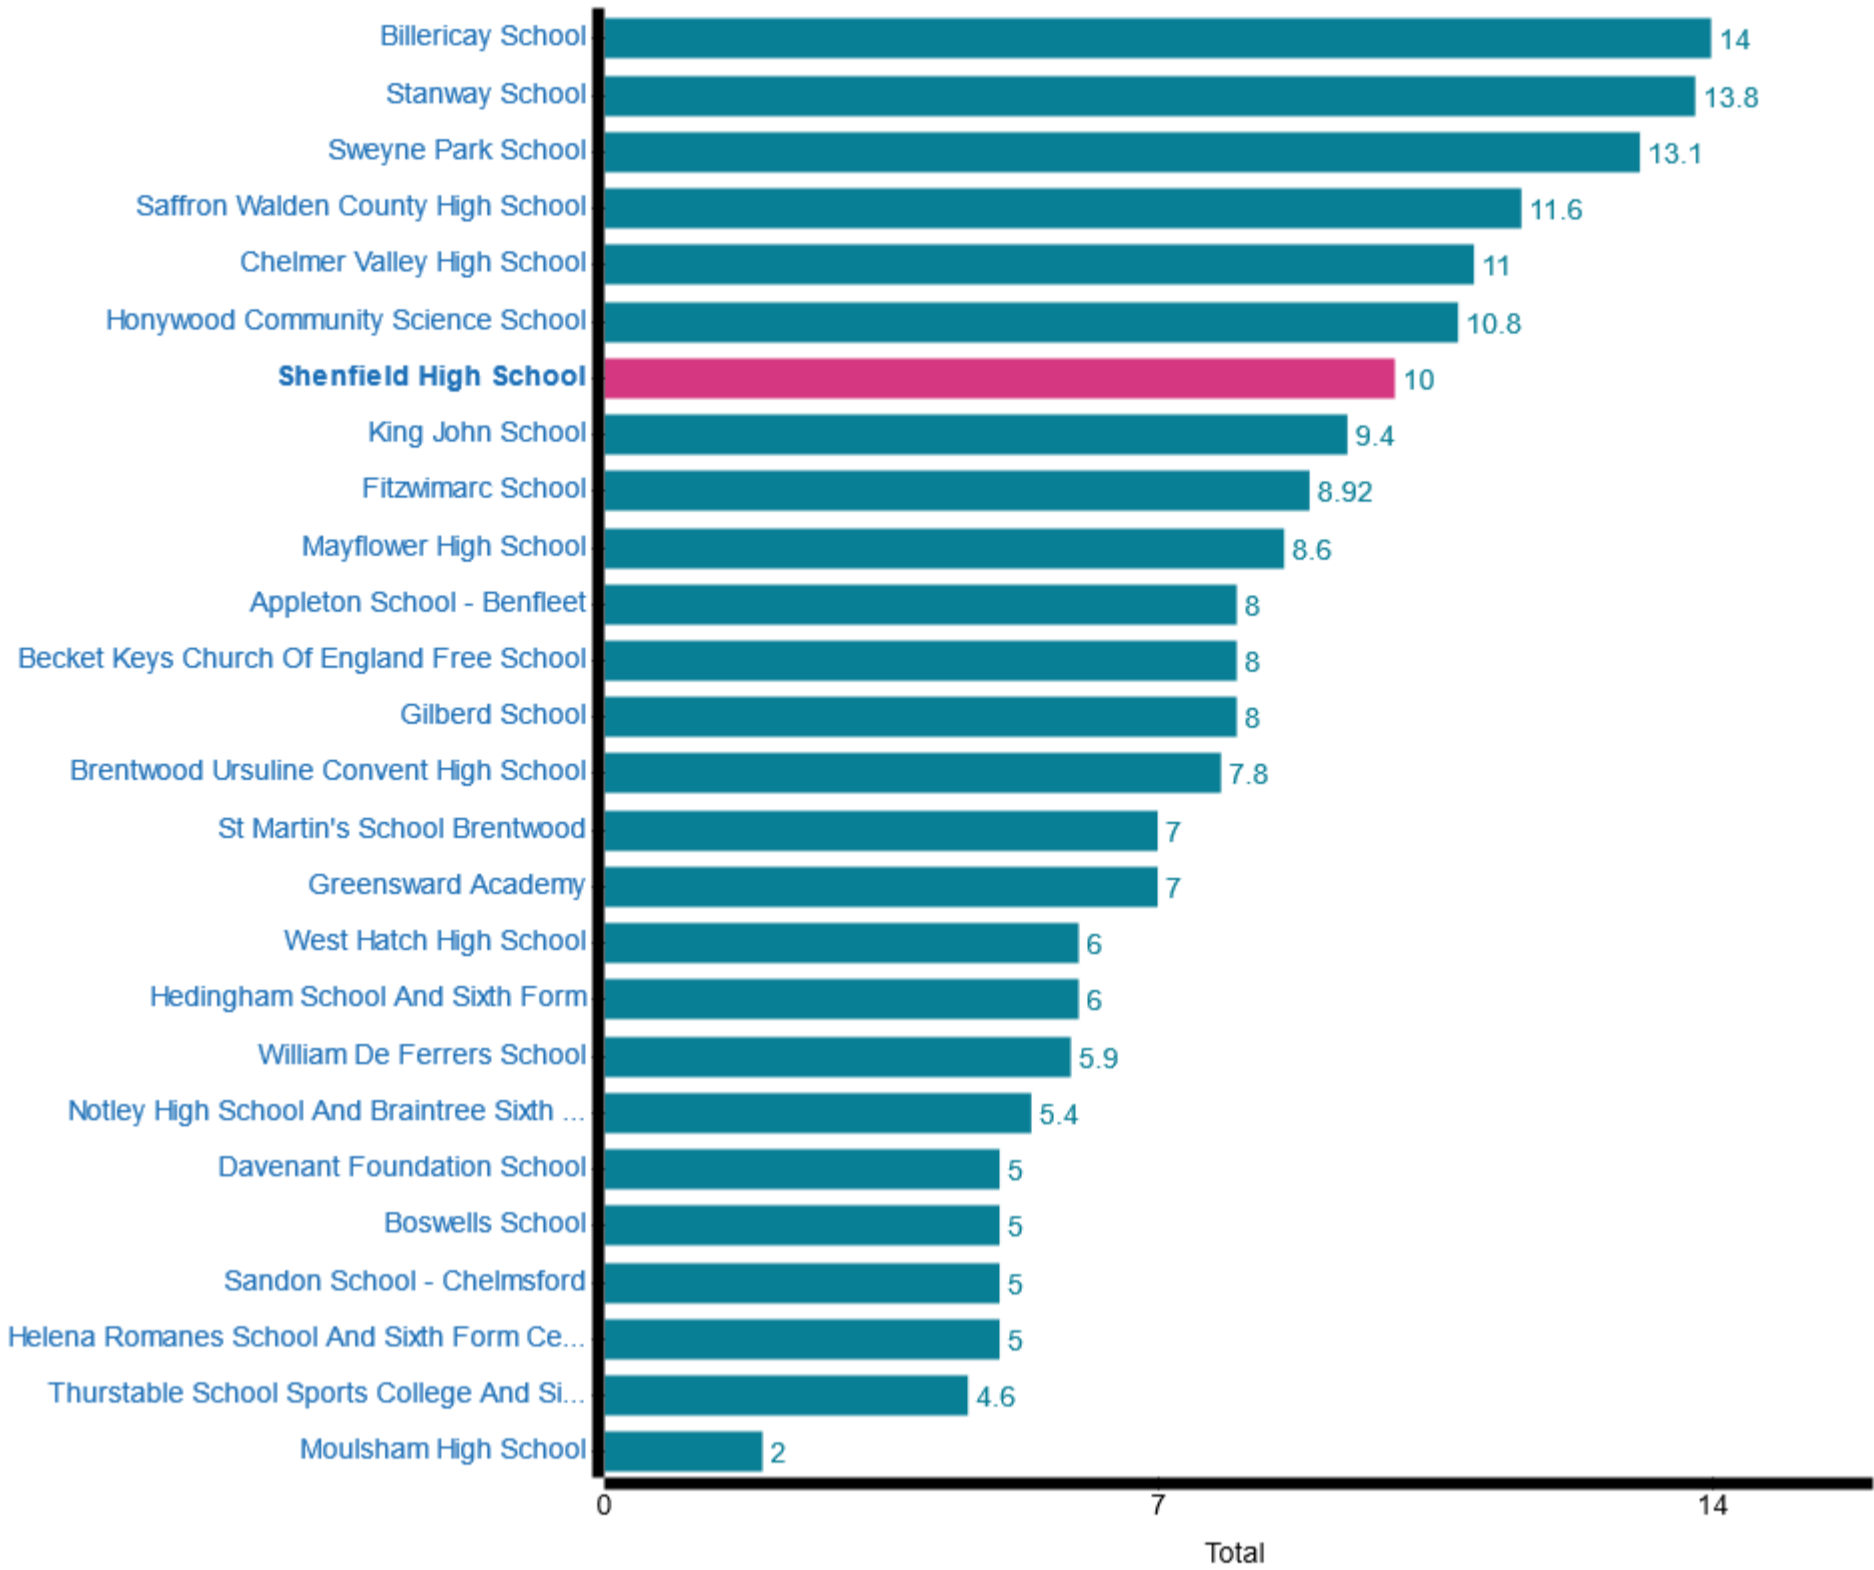

Senior leadership (Full Time Equivalent) (Total)