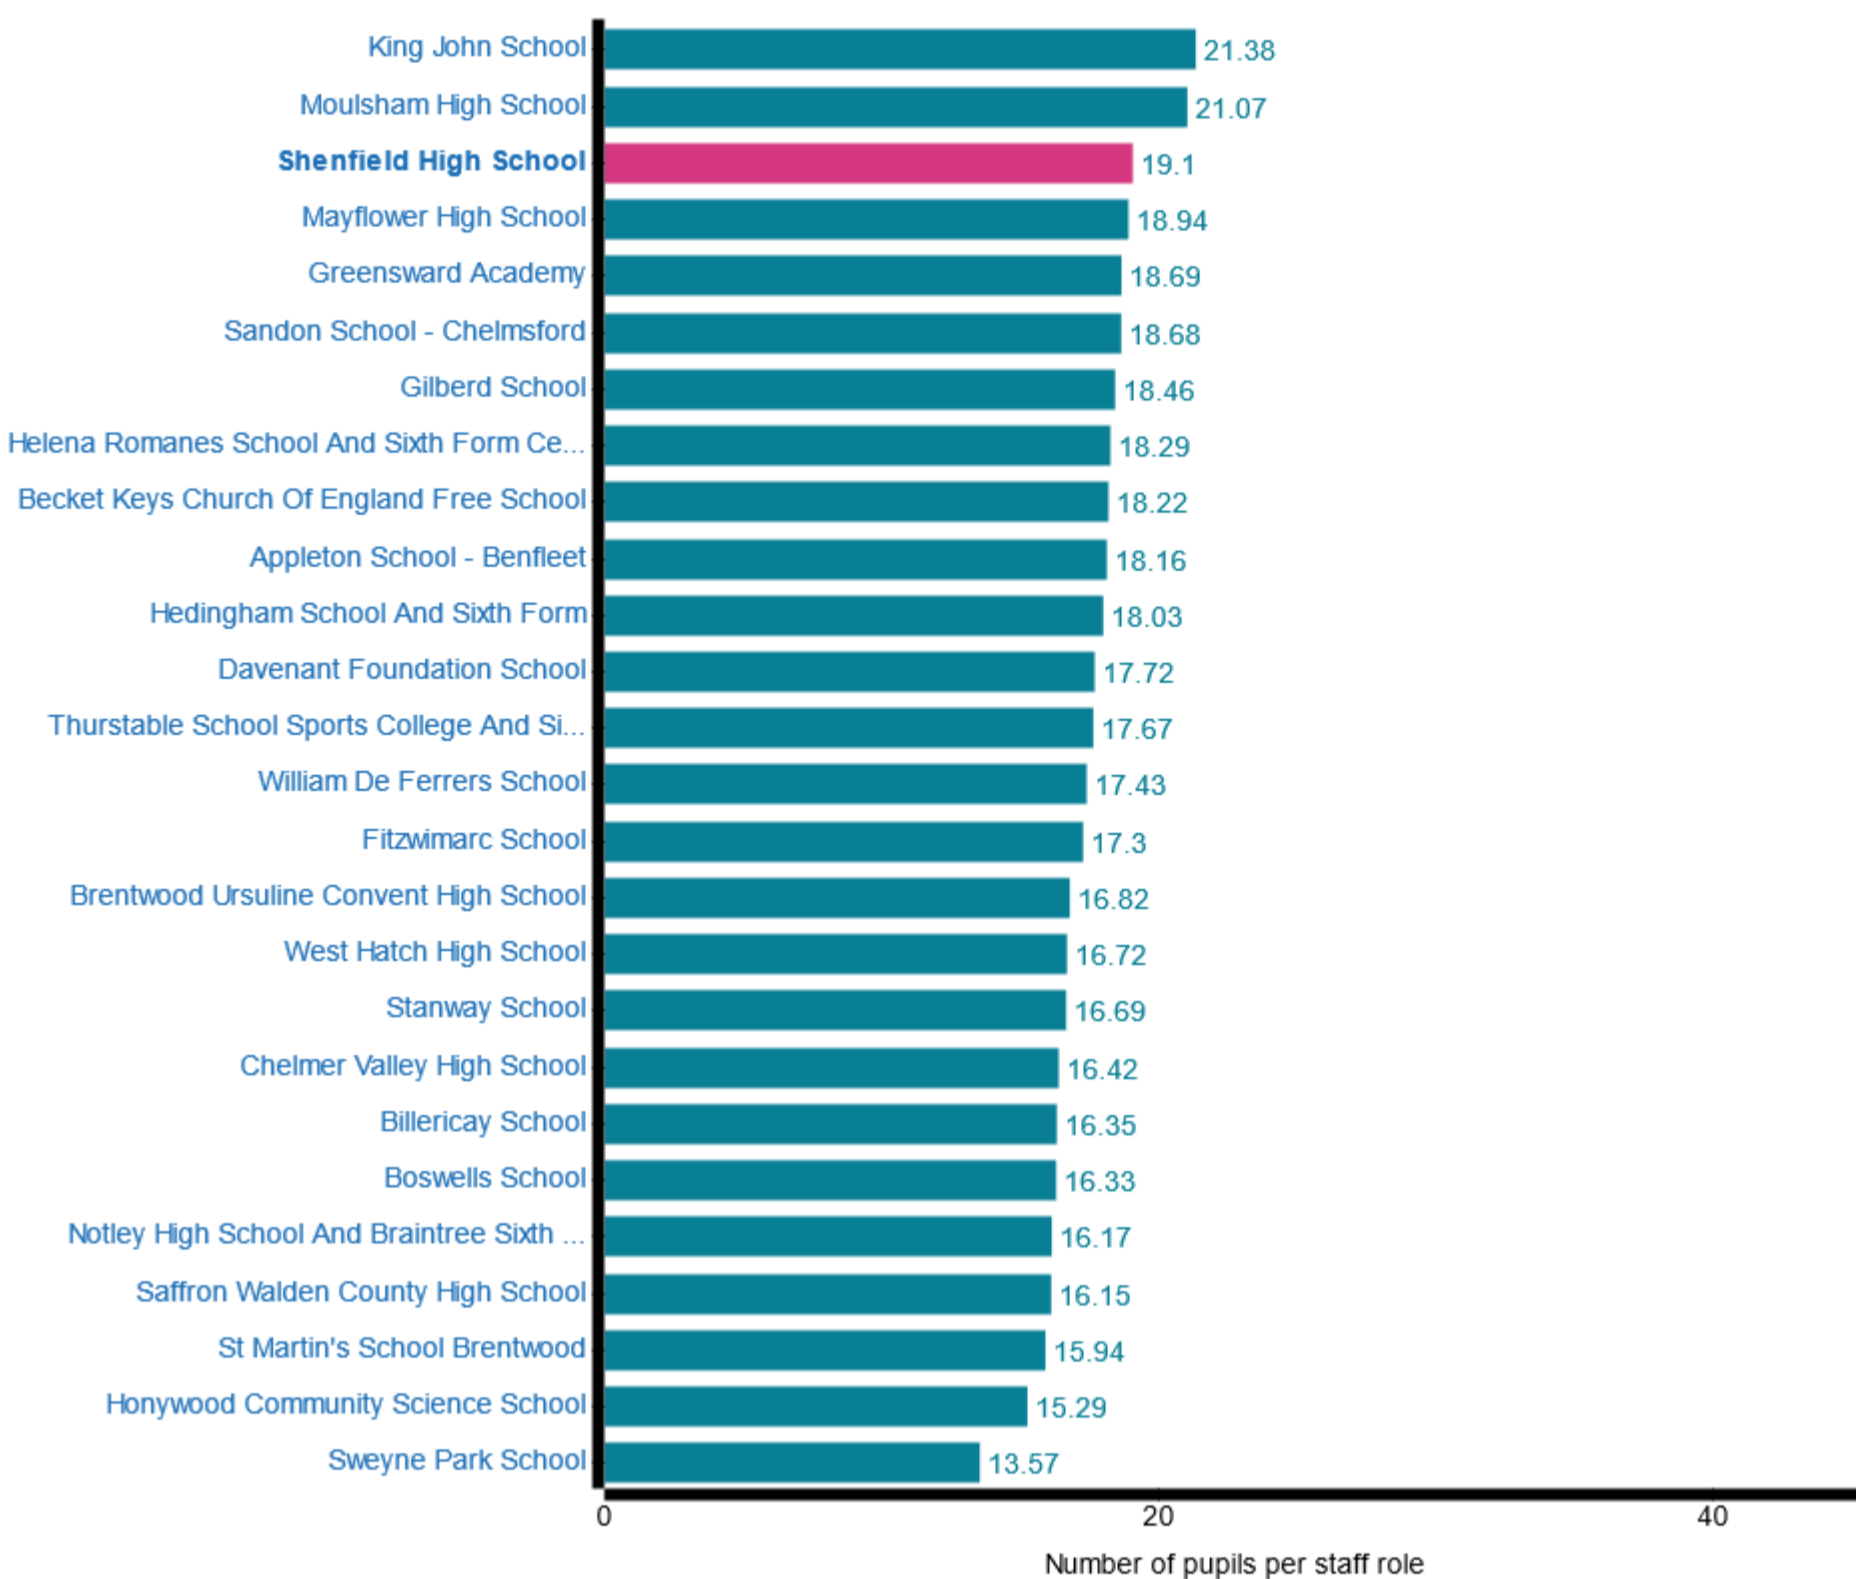

Total number of teachers (Full Time Equivalent)

(Number of pupils per staff role)