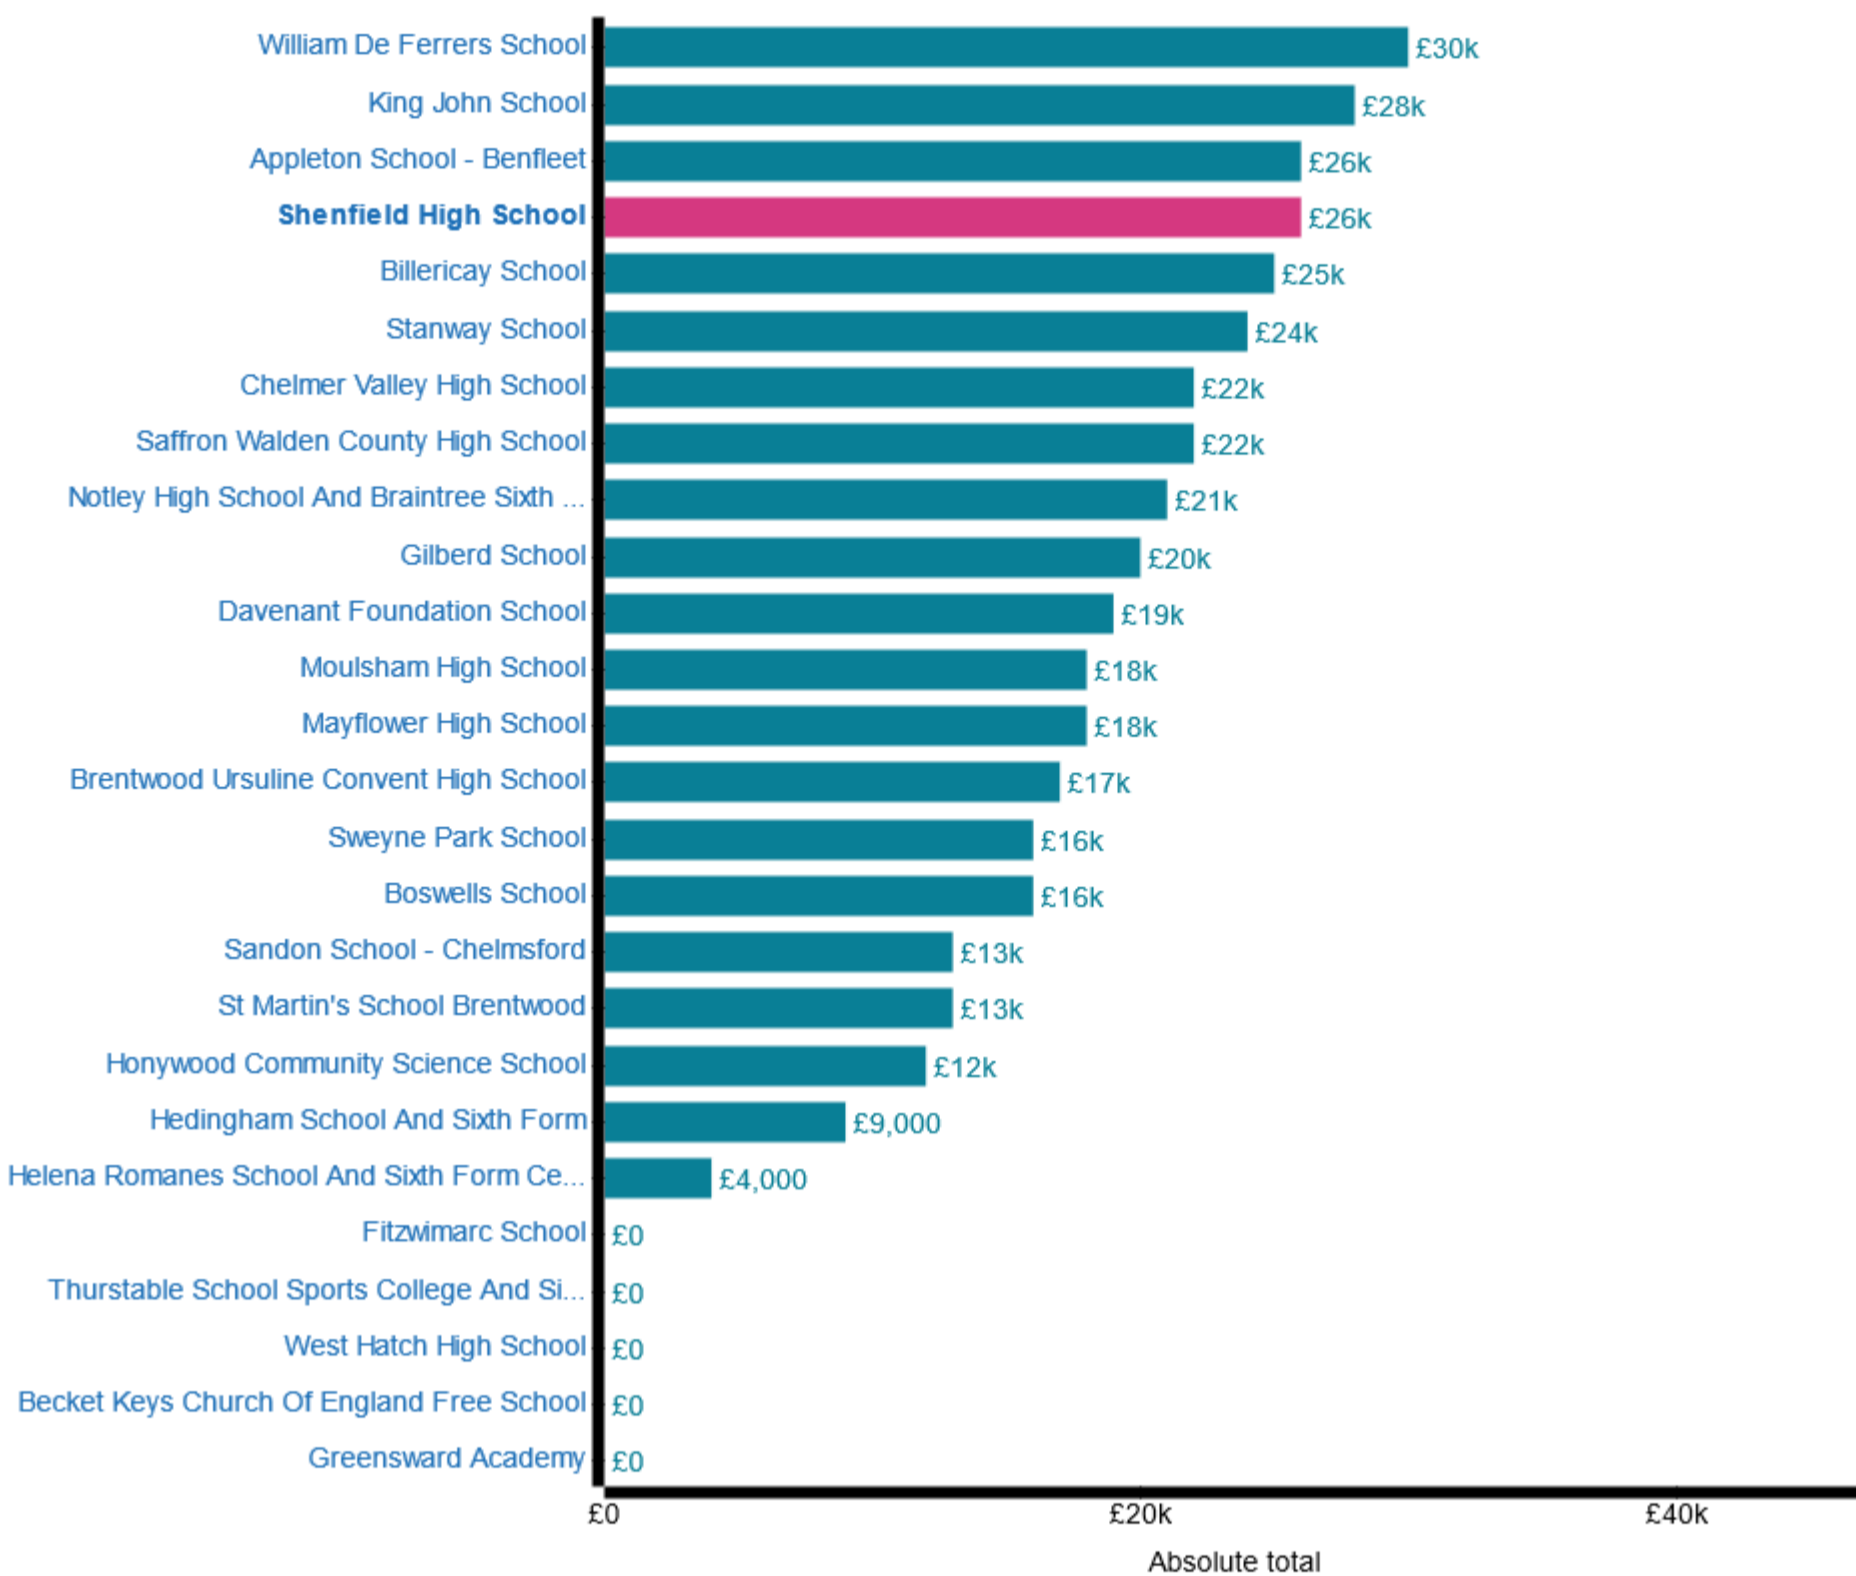

Schools Financial Benchmarking

Benchmarking charts

Comparing Shenfield High School to schools with characteristics you've chosen. [Back to school characteristics](#)

Trust finance: Exclude share of trust finance

Staff total (Percentage of total expenditure)

Energy (Absolute total)

Water and sewerage (Absolute total)

Other insurance premiums (Absolute total)

School workforce (Full Time Equivalent) (Total)

Total number of teachers (Full Time Equivalent) (Total)