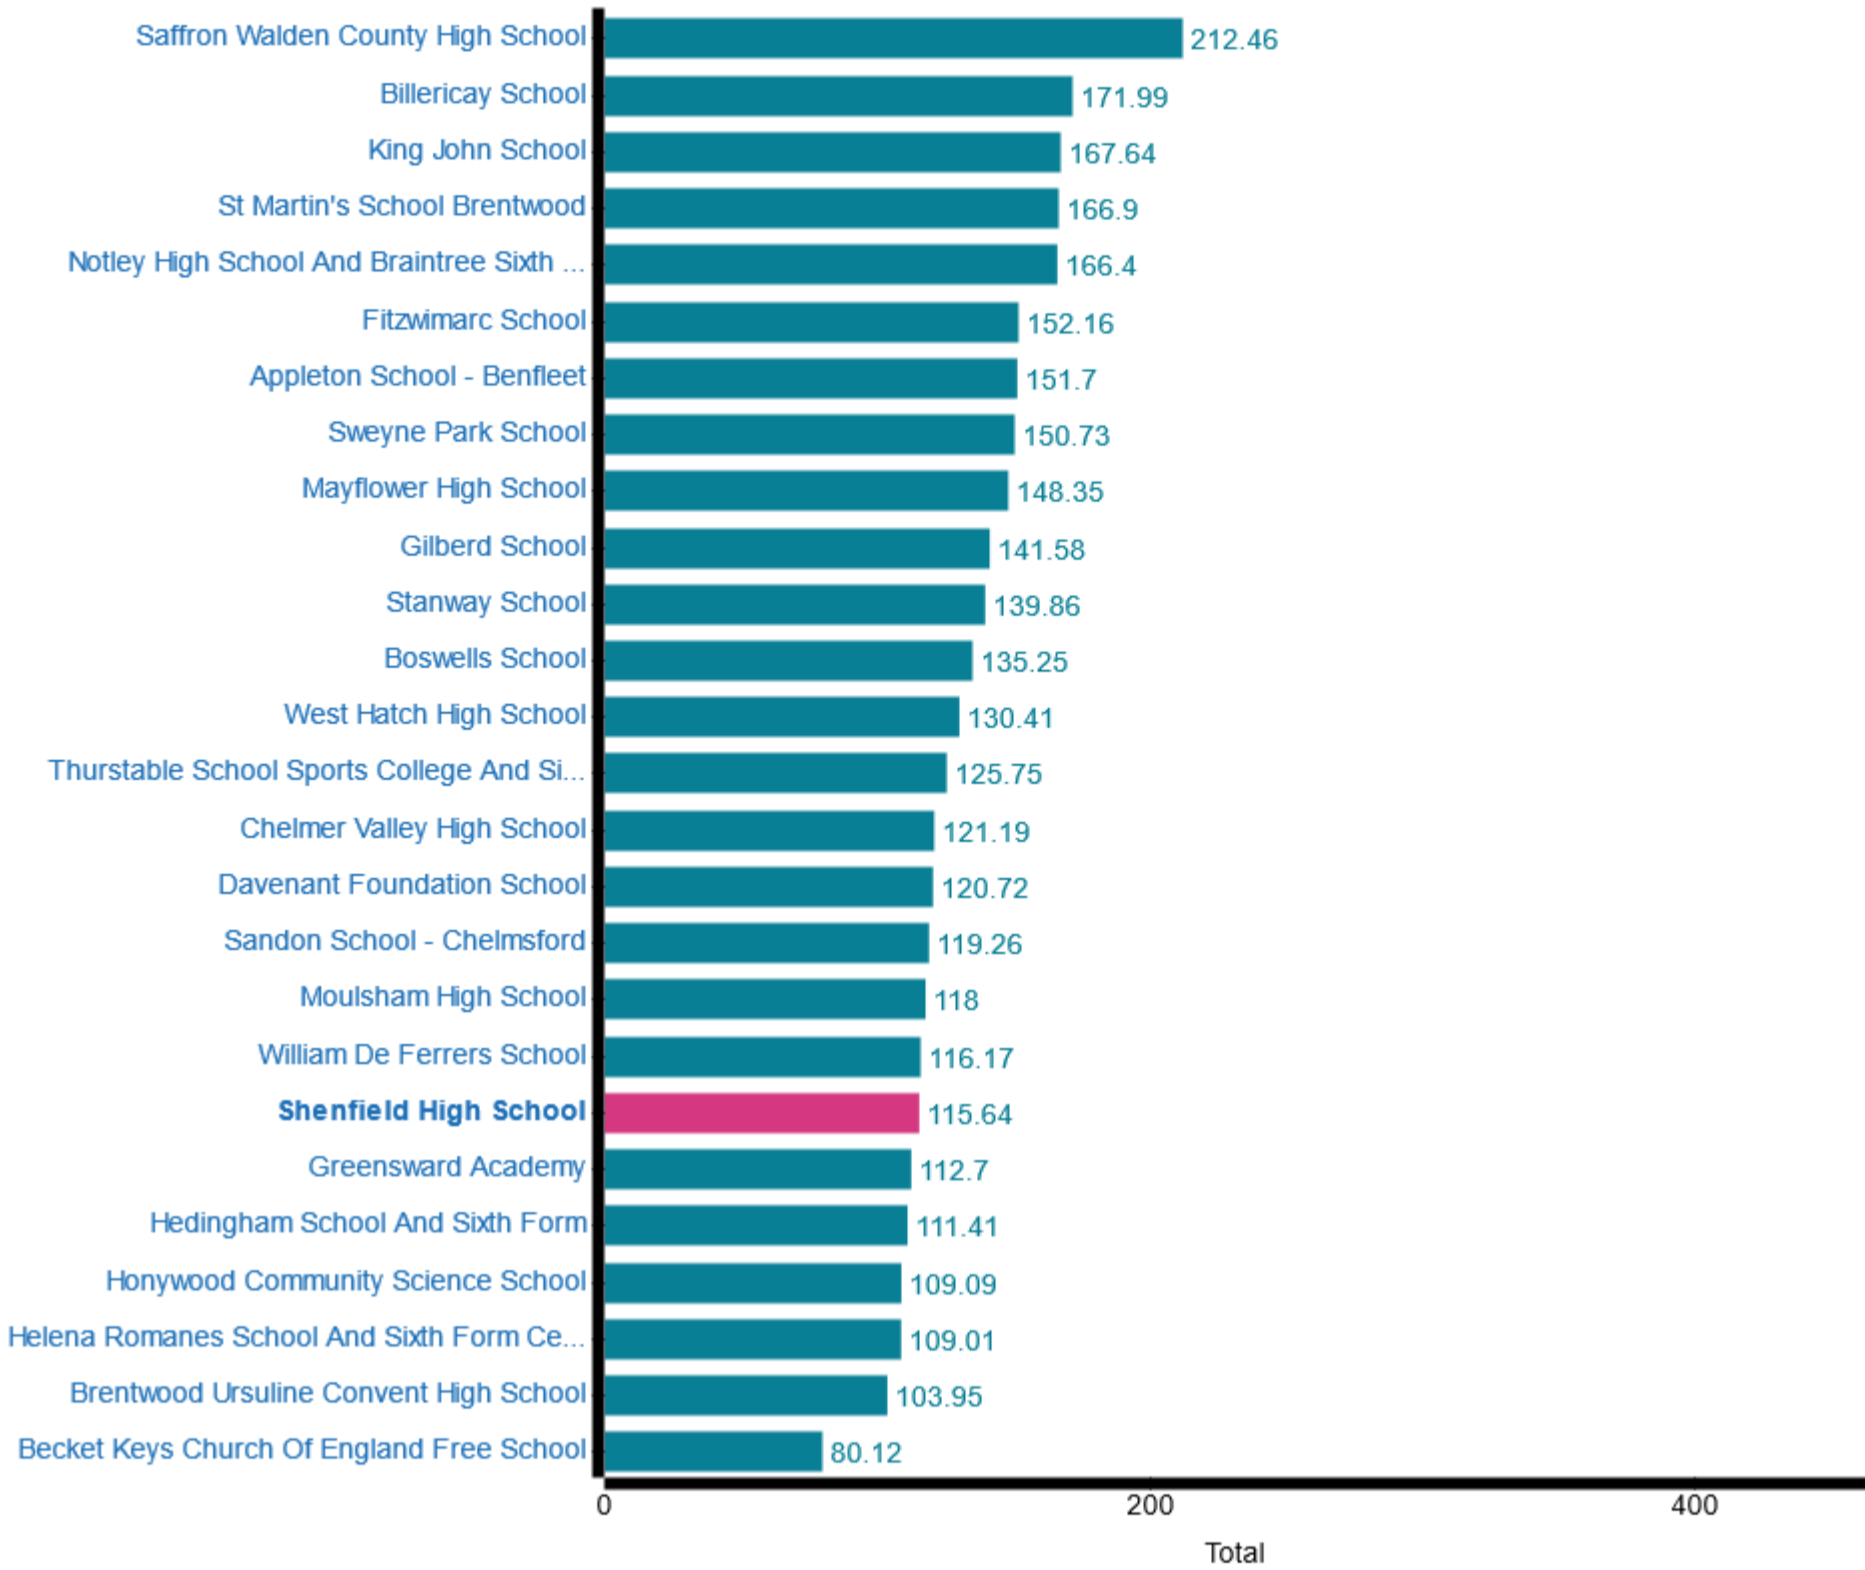

Staff total (Percentage of total expenditure)

Energy (Absolute total)

Water and sewerage (Absolute total)

Other insurance premiums (Absolute total)

School workforce (Full Time Equivalent) (Total)

Total number of teachers (Full Time Equivalent) (Total)