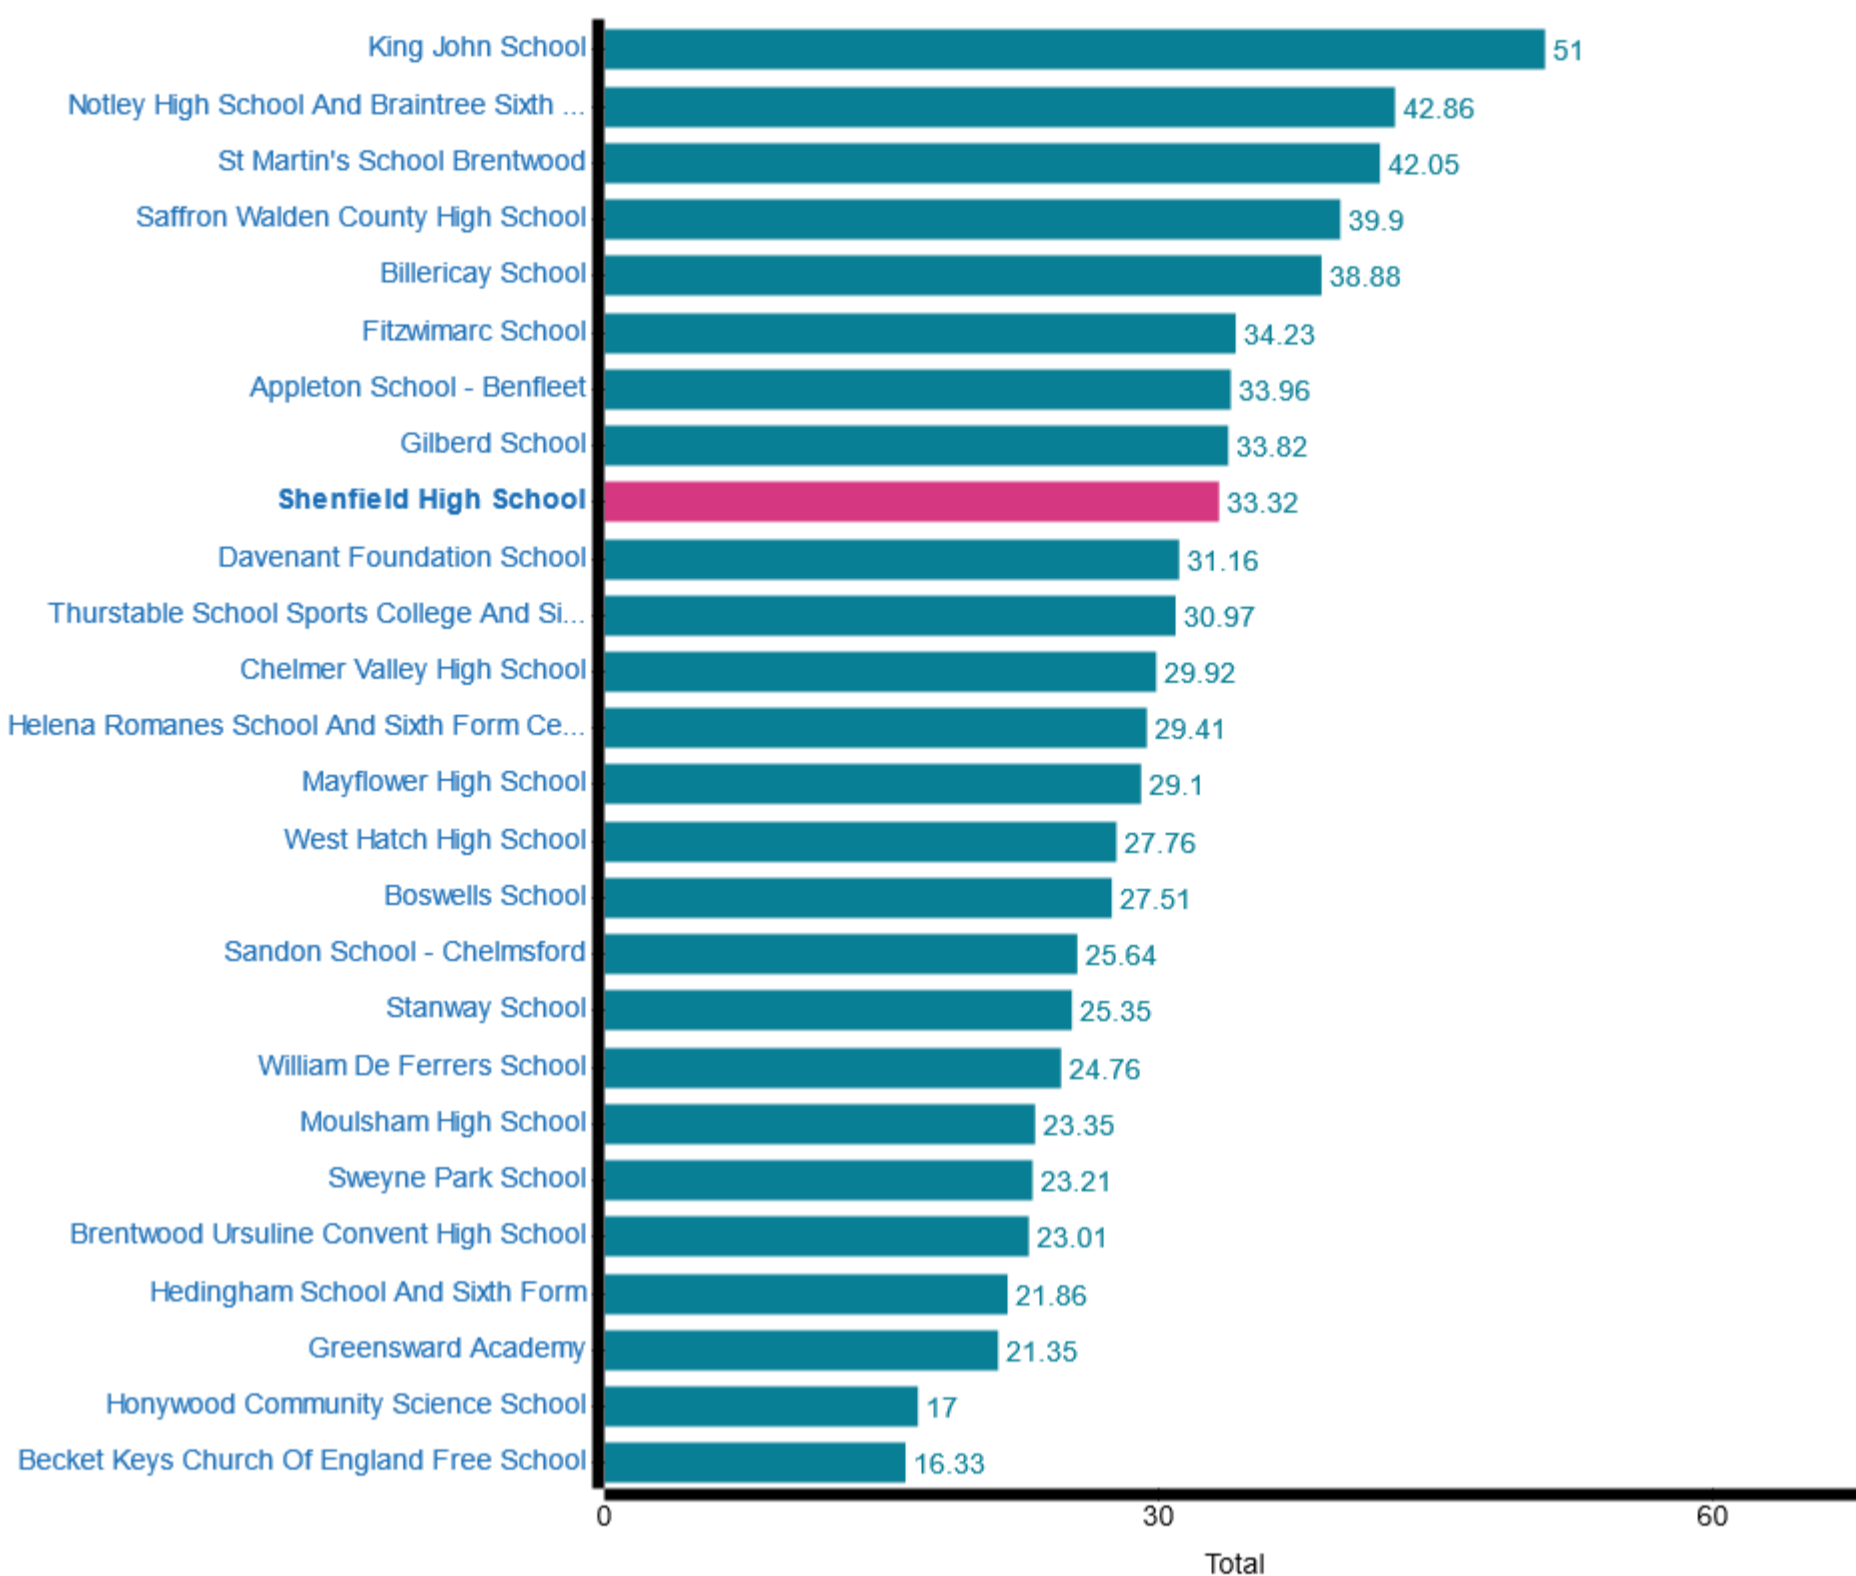

Auxiliary staff (Full Time Equivalent) (Total)

This benchmark was created using the following criteria.

Boarders (maximum)	0	0
Admissions policy	Non-selective	Non-selective

School context data

School name	Local authority	School type	Number of pupils
Saffron Walden County High School	Essex	Academy converter	2104
King John School	Essex	Academy converter	2128
St Martin's School Brentwood	Essex	Academy converter	1833
Appleton School - Benfleet	Essex	Academy converter	1606
Billericay School	Essex	Academy converter	1652
Mayflower High School	Essex	Academy converter	1625
Notley High School And Braintree Sixth Form	Essex	Academy converter	1444
Fitzwimarc School	Essex	Academy converter	1662
Sweyne Park School	Essex	Academy converter	1454
Greensward Academy	Essex	Academy sponsor led	1465
Gilberd School	Essex	Academy converter	1571
Boswells School	Essex	Academy converter	1467
Moulsham High School	Essex	Academy converter	1530
West Hatch High School	Essex	Academy converter	1294
William De Ferrers School	Essex	Academy converter	1223
Shenfield High School	Essex	Academy converter	1343
Stanway School	Essex	Academy converter	1323
Davenant Foundation School	Essex	Academy converter	1219
Helena Romanes School And Sixth Form Centre	Essex	Academy converter	1213
Sandon School - Chelmsford	Essex	Academy converter	1236
Chelmer Valley High School	Essex	Academy converter	1152
Thurstable School Sports College And Sixth Form Centre	Essex	Academy converter	1190
Hedingham School And Sixth Form	Essex	Academy converter	1141
Honywood Community Science School	Essex	Academy converter	896
Brentwood Ursuline Convent High School	Essex	Academy converter	1066
Becket Keys Church Of England Free School	Essex	Free school	1010